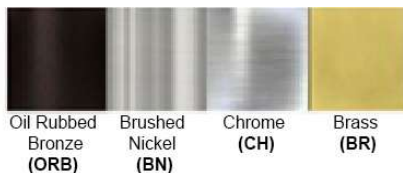

### Certification

Finish: Oil Rubbed Bronze (ORB), Brushed Nickel (BN), Chrome (CH), Brass (BR)

Powder Coated Finish: White (WH), Black (BK), Gray (GR)

**\*\* Custom finish as requested**

#### Standard finishes

#### Powder coated finishes