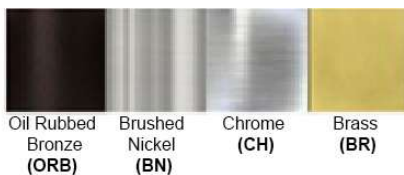

Product: Indoor Lighting - Chandelier
Product Code(s): CCM052

Product Details

Type: Indoor Lighting Chandelier
Usage: Indoor Dry Location
Mounting: Ceiling
Material: Steel
Color: Rubbed Oil Bronze/ Antique Brass
***Custom finish available*

Finish: Oil Rubbed Bronze (ORB), Brushed Nickel (BN), Chrome (CH), Brass (BR)
Powder Coated Finish: White (WH), Black (BK), Gray (GR)

*** Custom finish as requested*

Standard finishes

Powder coated finishes