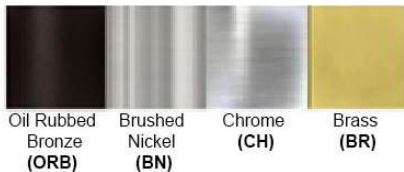

Dimensions (Inch): 12 (W) X 15 (H)  
*\*\*Custom dimension available*

**Warranty**  
12 months from shipment

Finish: Oil Rubbed Bronze (ORB), Brushed Nickel (BN), Chrome (CH), Brass (BR)  
Powder Coated Finish: White (WH), Black (BK), Gray (GR)

*\*\* Custom finish as requested*

#### Standard finishes