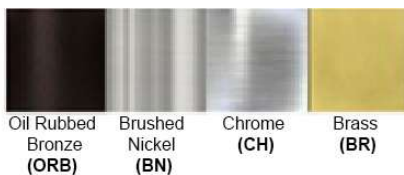

Product: Indoor Lighting - Chandelier
Product Code(s): CCM049

Product Details

Type: Indoor Lighting Chandelier
Usage: Indoor Dry Location
Mounting: Ceiling
Material: Steel
Color: Satin Nickel, Brushed Nickel
****Custom finish available**

Finish: Oil Rubbed Bronze (ORB), Brushed Nickel (BN), Chrome (CH), Brass (BR)
Powder Coated Finish: White (WH), Black (BK), Gray (GR)

**** Custom finish as requested**

Standard finishes

Powder coated finishes