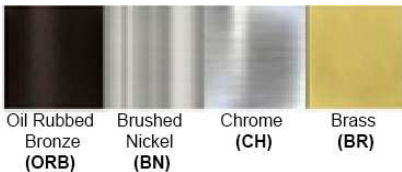

Standard finishes