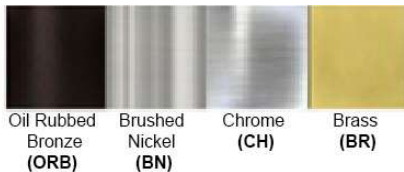

Product: Indoor Lighting - Chandelier
Product Code(s): CCM032

Product Details

Type: Indoor Lighting Chandelier
Usage: Indoor Dry Location
Mounting: Ceiling
Material: Steel and Glass
Color: Satin Nickel, Brushed Nickel
****Custom finish available**

Warranty
12 months from shipment

Finish: Oil Rubbed Bronze (ORB), Brushed Nickel (BN), Chrome (CH), Brass (BR)
Powder Coated Finish: White (WH), Black (BK), Gray (GR)

**** Custom finish as requested**

Standard finishes