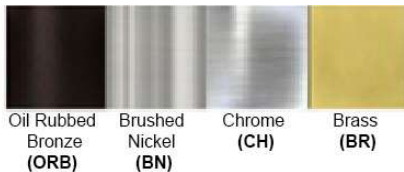

Product: Indoor Lighting - Chandelier
Product Code(s): CCM029

Product Details

Type: Indoor Lighting Chandelier
Usage: Indoor Dry Location
Mounting: Ceiling
Material: Steel and Glass
Color: ORB/ Satin Nickel
****Custom finish available**

Warranty
12 months from shipment

Finish: Oil Rubbed Bronze (ORB), Brushed Nickel (BN), Chrome (CH), Brass (BR)
Powder Coated Finish: White (WH), Black (BK), Gray (GR)

**** Custom finish as requested**

Standard finishes