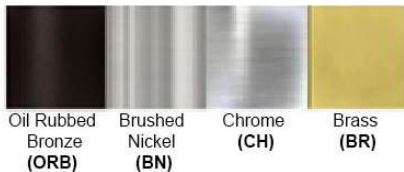

Product: Indoor Lighting - Chandelier
Product Code(s): CCM022

Product Details

Type: Indoor Lighting Chandelier
Usage: Indoor Dry Location
Mounting: Ceiling
Material: Steel and White Glass
Color: Brushed Nickel
****Custom finish available**

Finish: Oil Rubbed Bronze (ORB), Brushed Nickel (BN), Chrome (CH), Brass (BR)
Powder Coated Finish: White (WH), Black (BK), Gray (GR)

**** Custom finish as requested**

Standard finishes

Powder coated finishes