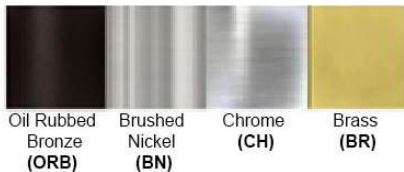

Warranty
12 months from shipment

Finish: Oil Rubbed Bronze (ORB), Brushed Nickel (BN), Chrome (CH), Brass (BR)
Powder Coated Finish: White (WH), Black (BK), Gray (GR)

*** Custom finish as requested*

Standard finishes