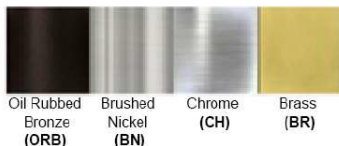

Powder Coated Finish: White (WH), Black (BK), Gray (GR)

** Custom finish as requested

Standard finishes

Powder coated finishes

Shade / Glass / Diffuser Details:

Part	Material	Finish	Quantity	Item Number	Length	Width	Height	Diameter	Fitter Diameter	Shade Top Length	Shade Top Width	Shade Top Diameter
Shade	Glass											