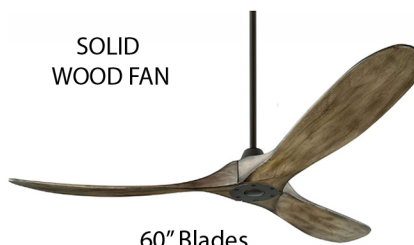

51" Blades
Light: 12W LED
Finish: Matte White

Product Code: MCFF14

52" Blades
Light: 12W LED
Finish: Brushed Nickel

Product Code: MCFF15

52" Blades
Light: 12W LED
Finish: Brushed Nickel

Product Code: MCFF16

52" Blades
Light: 12W LED
Finish: Red Walnut

Product Code: MCFF17

52" Blades
Light: 12W LED
Finish: Matte Black

Product Code: MCFF18

42" / 52" Blades
Finish: Chrome / Brushed Nickel

Product Code: MCFF19

42" / 52" Blades
Finish: Antique Brass

Product Code: MCFF20

SOLID
WOOD FAN

60" Blades
Finish: Coffee

Product Code: MCFF21

SOLID
WOOD FAN

60" Blades
Finish: Black

Product Code: MCFF22

SOLID
WOOD FAN