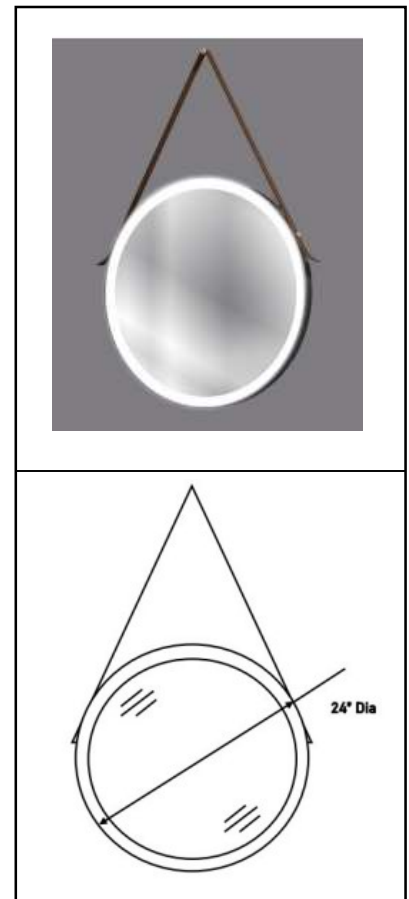

Product: LED Mirror
Product Code: MLILMRL14

Dimensions (inch):

Diameter: 24"
Height: N/A
Width: N/A
Extension: N/A

Usage:

Indoor Damp Location

Shape Offering:

Round

Frame Finish:

Black

Mounting:

Wall

Warranty
36 months from shipment

Certification

Product Details:

Meomi Lighting high quality, smart, trendy Integrated LED Mirrors combine lighting, mirror and smart technologies in one product. Suitable for Washrooms and any Indoor dry locations. They give your washroom a very graceful look with their soft glowing light and classy appearance. They come up with smart features like touch on switch and occupancy sensor which makes them energy efficient.

Why Occupancy Sensor:

Lights on automatically when motion is detected and turns off after 3 minutes when motion is not detected

Smart Features:

- Touch on Switch: Yes, As Requested
- Occupancy Sensor: Yes, As Requested
- Multi Power and Multi Lumen: Yes, As Requested
- Remote: Yes, As requested
- Anti Fog: Yes, As Requested