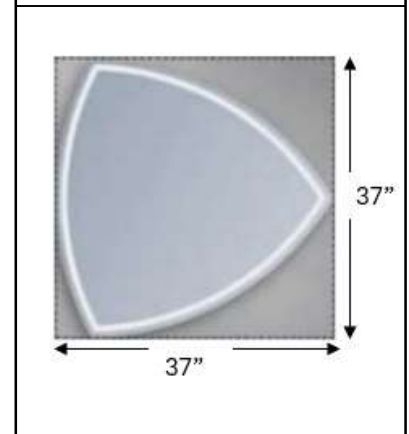

Product: LED Mirror
Product Code: MLILMRL100-C-09

Dimensions (inch):

Diameter: N/A
Height: 37"
Width: 37"
Extension: N/A

Usage:

Indoor Damp Location

Shape Offering:

Irregular

Frame Finish:

Brushed Gold

Mounting:

Wall

Warranty
36 months from shipment

Certification

Product Details:

Meomi Lighting high quality, smart, trendy Integrated LED Mirrors combine lighting, mirror and smart technologies in one product. Suitable for Washrooms and any Indoor dry locations. They give your washroom a very graceful look with their soft glowing light and classy appearance. They come up with smart features like touch on switch and occupancy sensor which makes them energy efficient.

Why Occupancy Sensor:

Lights on automatically when motion is detected and turns off after 3 minutes when motion is not detected

Smart Features:

- Touch on Switch: Yes, As Requested
- Occupancy Sensor: Yes, As Requested
- Multi Power and Multi Lumen: Yes, As Requested
- Remote: Yes, As requested
- Anti Fog: Yes, As Requested