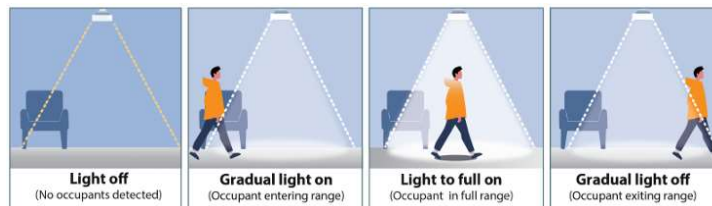

**Product: LED Mirror**  
**Product Code: MLILMRL100-C-09**

**Dimensions (inch):**

Diameter: N/A  
 Height: 37"  
 Width: 37"  
 Extension: N/A

**Usage:**

Indoor Damp Location

**Shape Offering:**

Irregular

**Frame Finish:**

Brushed Gold

**Mounting:**

Wall

**Warranty**  
 36 months from shipment

**Certification**

**Product Details:**

Meomi Lighting high quality, smart, trendy Integrated LED Mirrors combine lighting, mirror and smart technologies in one product. Suitable for Washrooms and any Indoor dry locations. They give your washroom a very graceful look with their soft glowing light and classy appearance. They come up with smart features like touch on switch and occupancy sensor which makes them energy efficient.

**Why Occupancy Sensor:**

Lights on automatically when motion is detected and turns off after 3 minutes when motion is not detected

**Smart Features:**

- Touch on Switch: Yes, As Requested
- Occupancy Sensor: Yes, As Requested
- Multi Power and Multi Lumen: Yes, As Requested
- Remote: Yes, As requested
- Anti Fog: Yes, As Requested