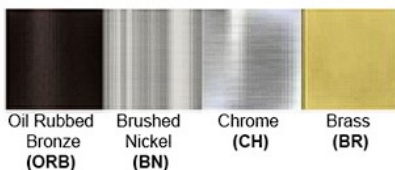

Certification

Finish: Oil Rubbed Bronze (ORB), Brushed Nickel (BN), Chrome (CH), Brass (BR)

Powder Coated Finish: White (WH), Black (BK), Gray (GR)

** Custom finish as requested

Standard finishes

Powder coated finishes