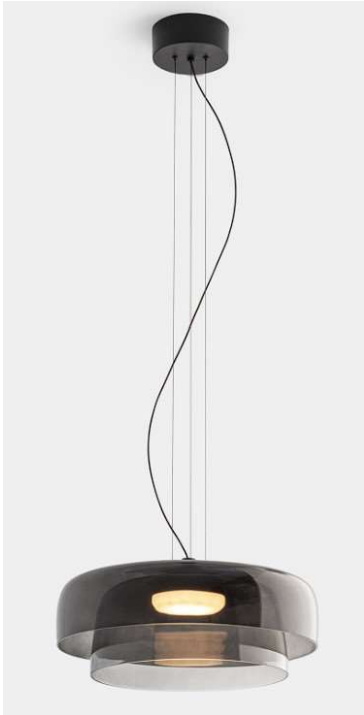

Product: Integrated LED – Custom Pendant

Product Code(s): ILCP500-C-143

Warranty
36 months from shipment

Certification

Dimensions (inch):

Diameter: 16.5"
Height: 7"
Width: N/A
Extension: N/A
Overall Height: 157.5" Maximum

Canopy Dimensions (inch):

Diameter: 6"
Height: 1"
Width: N/A
Extension: N/A

Type:

Integrated LED – Custom Pendant

Usage:

Indoor Dry Location

Material:

Metal and Glass

Mounting:

Ceiling

Finish:

Canopy Finish: Oil Rubbed Bronze
Glass Finish: Black Tint

Key Features:

- Voltage: 120V AC
- Power: 20 Watt
- Dimmable: Yes, TRIAC Dimming
- Beam Angle: 102°

Light Temperature Guide:

Shade / Glass / Diffuser Details:

Part	Material	Finish	Quantity	Item Number	Length	Width	Height	Diameter	Fitter Diameter	Shade Top Length	Shade Top Width	Shade Top Diameter
Shade	Glass	Black Tint				16.5"	7"					