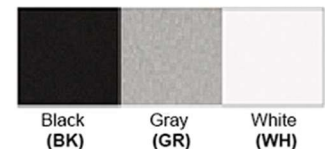

Certification

Finish: Oil Rubbed Bronze (ORB), Brushed Nickel (BN), Chrome (CH), Brass (BR)
Powder Coated Finish: White (WH), Black (BK), Gray (GR)

** Custom finish as requested

Standard finishes

Powder coated finishes