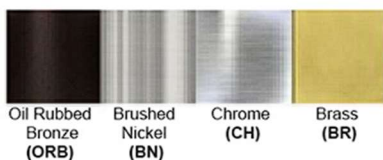

Dimensions(inch):

Ring 1: 4 (Dia) X .6 (H)
Ring 2: 32.6 (Dia) X .6 (H)
Ring 3: 15.7 (Dia) X .6 (H)
Ring 4: 31.5 (Dia) X .6 (H)
Ring 5: 15.7 (Dia) X .6 (H)
Ring 6: 8 (Dia) X .6 (H)

Warranty

36 Months from Shipment

Certification

Finish: Oil Rubbed Bronze (ORB), Brushed Nickel (BN), Chrome (CH), Brass (BR)
Powder Coated Finish: White (WH), Black (BK), Gray (GR)

** Custom finish as requested

Standard finishes

Powder coated finishes