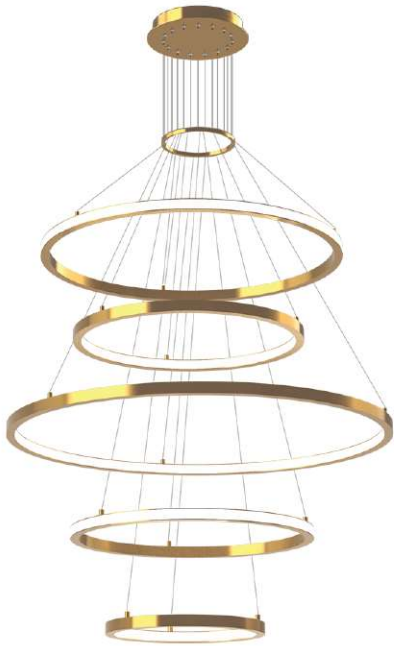

**Product: Integrated LED Chandelier****Product Code(s): ILCP136 - Customizable****Warranty**

36 months from shipment

**Certification****Dimensions (inch) for rings:**

Ring 1: 4 (Dia) X 1 (H)  
Ring 2: 24 (Dia) X 1 (H)  
Ring 3: 16 (Dia) X 1 (H)  
Ring 4: 31 (Dia) X 1 (H)  
Ring 5: 16 (Dia) X 1 (H)  
Ring 6: 8 (Dia) X 1 (H)

**Canopy Dimensions(inch):**

**Diameter:** 6"  
**Height:** 1"  
**Width:** N/A  
**Extension:** N/A

**Type:**

Integrated LED Chandelier – Rings

**Usage:**

Indoor Dry Location (IP Rating: 20)

**Material:**

Metal and Acrylic Diffuser

**Mounting:**

Ceiling

**Finish:**

Metal finish: Brushed Brass/Black  
Diffuser Finish: White

**Key Features:**

- Voltage: 100-227V AC/347 VAC Available
- Power: 150W
- Dimmable: Yes, (0-10)V Dimming
- Beam Angle: 120°

## Shade / Glass / Diffuser Details:

Part	Material	Finish	Quantity	Item Number	Length	Width	Height	Diameter	Fitter Diameter	Shade Top Length	Shade Top Width	Shade Top Diameter
Diffuser	Acrylic											