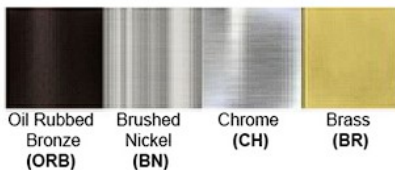

### Certification

Finish: Oil Rubbed Bronze (ORB), Brushed Nickel (BN), Chrome (CH), Brass (BR)  
Powder Coated Finish: White (WH), Black (BK), Gray (GR)

**\*\* Custom finish as requested**

### Standard finishes