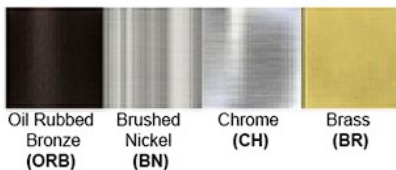

Standard finishes