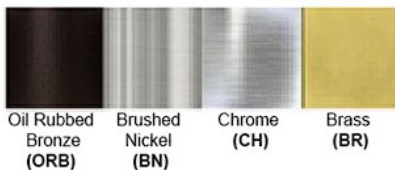

## Certification

Finish: Oil Rubbed Bronze (ORB), Brushed Nickel (BN), Chrome (CH), Brass (BR)  
Powder Coated Finish: White (WH), Black (BK), Gray (GR)

**\*\* Custom finish as requested**

### Standard finishes