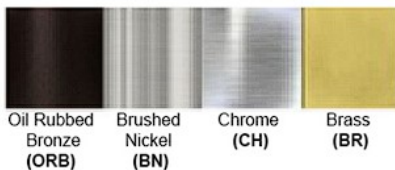

### Certification

Finish: Oil Rubbed Bronze (ORB), Brushed Nickel (BN), Chrome (CH), Brass (BR)  
Powder Coated Finish: White (WH), Black (BK), Gray (GR)

\*\* Custom finish as requested

### Standard finishes