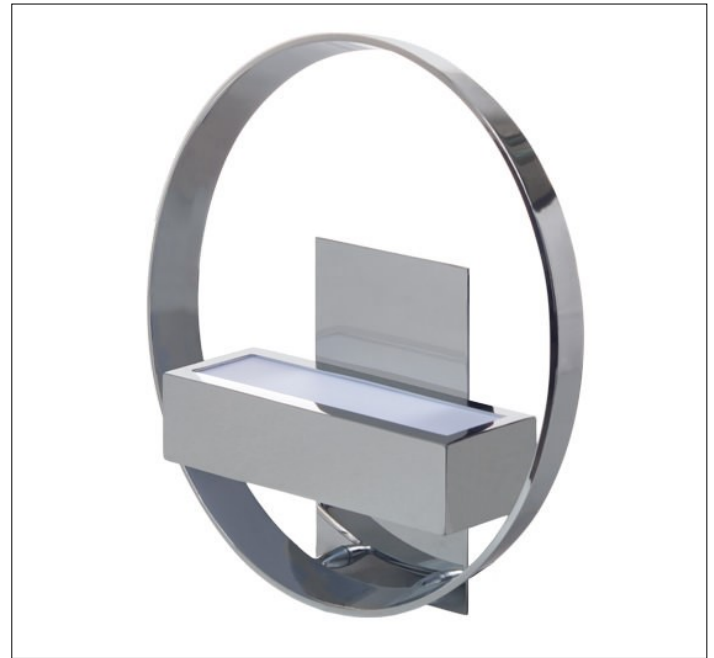

Product: Bed Side Lamp
Product Code(s): HCBL055

Product Details

Type: Bed Side Lamp
Usage: Indoor Dry Location
Mounting: Wall/Bed Side
Materials: Steel

Voltage: 120 V AC
Lamp Type: E26 Base – Incandescent or LED Lamp
Lamp Configuration: 1 * 60 Watt Max. Lamp
Lamp Provided: No

Dimensions (inch): 8 (W) X 9 (H) X 4.5 (E)

Warranty

12 months from shipment

Certification

Finish: Oil Rubbed Bronze (ORB), Brushed Nickel (BN), Chrome (CH), Brass (BR)
Powder Coated Finish: White (WH), Black (BK), Gray (GR)