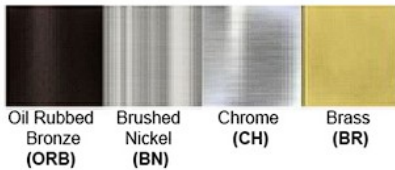

Standard finishes