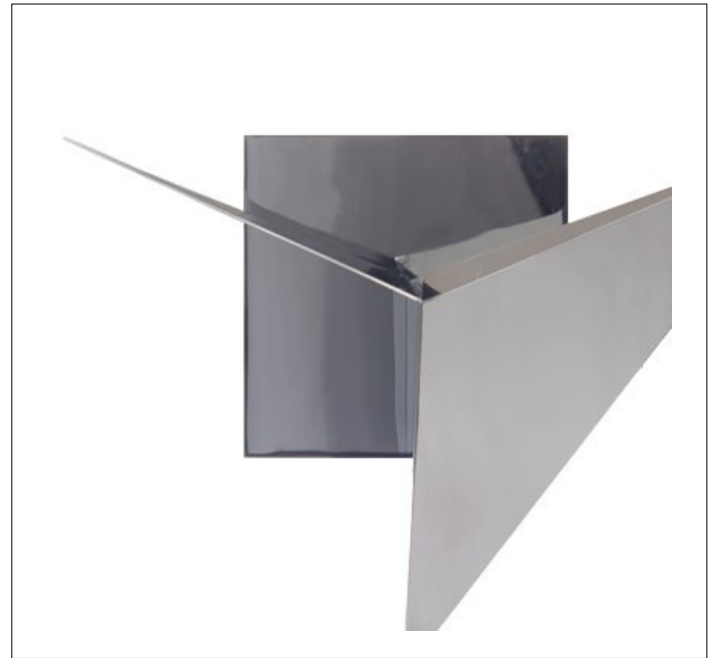

Warranty
36 months from shipment

Certification

Finish: Oil Rubbed Bronze (ORB), Brushed Nickel (BN), Chrome (CH), Brass (BR)
Powder Coated Finish: White (WH), Black (BK), Gray (GR)

** Custom finish as requested