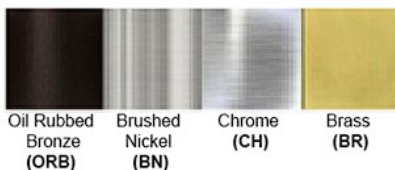

### Product Details

Type: Bed Side Lamp  
Usage: Indoor Dry Location  
Mounting: Wall  
Material: Metal & Acrylic Diffuser

Voltage: 120V AC  
Power: 4 Watt  
Dimmable: Yes, TRIAC Dimming

Light Source: LED  
LED Working Hours: 30,000  
Luminous Efficacy: 60 - 70 Lumens/Watt  
LED Colour Temperature: 3000-6000 K  
CRI>80  
Lumen Output: 240 Lumens

Dimensions (inch): 8 (W) X 8 (H) X 4 (E)

**Warranty**  
36 months from shipment

**Certification**

Finish: Oil Rubbed Bronze (ORB), Brushed Nickel (BN), Chrome (CH), Brass (BR)  
Powder Coated Finish: White (WH), Black (BK), Gray (GR)

**\*\* Custom finish as requested**

#### Standard finishes