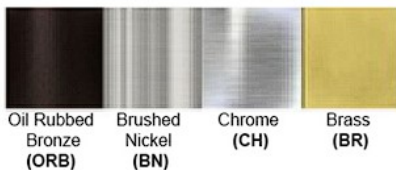

Accessories:  
On/Off Switch: 1

Dimensions (inch): 6 (W) X 12 (H) X 7 (E)

**Warranty**  
12 months from shipment

Finish: Oil Rubbed Bronze (ORB), Brushed Nickel (BN), Chrome (CH), Brass (BR)  
Powder Coated Finish: White (WH), Black (BK), Gray (GR)

\*\* Custom finish as requested

#### Standard finishes