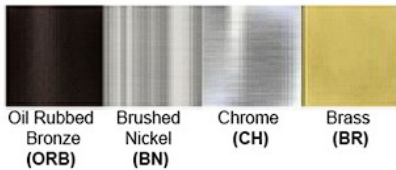

Standard finishes