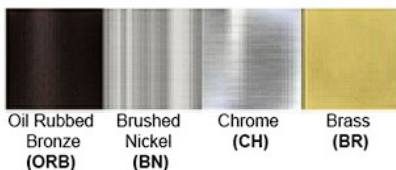

Standard finishes