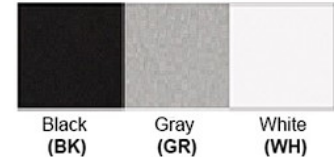

Powder coated finishes

Disclaimer:

- Product details are subject to change without prior notice
- Please contact nearest Meomi Lighting team/representative for all engineered solutions requirements
- Products may vary from the picture(s) provided in this data sheet