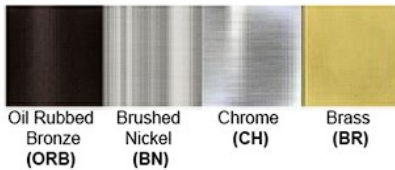

Accessories:  
On/Off Switch: 1

Dimensions (inch): 6 (W) X 10 (H) X 8 (E)

**Warranty**  
12 months from shipment

Finish: Oil Rubbed Bronze (ORB), Brushed Nickel (BN), Chrome (CH), Brass (BR)  
Powder Coated Finish: White (WH), Black (BK), Gray (GR)

\*\* Custom finish as requested

#### Standard finishes