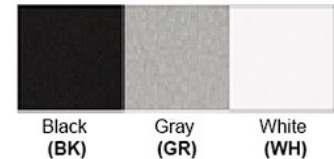

Powder coated finishes

Disclaimer:

- Product details are subject to change without prior notice
- Please contact nearest Meomi Lighting team/representative for all engineered solutions requirements
- Products may vary from the picture(s) provided in this data sheet