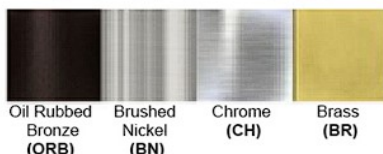

Standard finishes