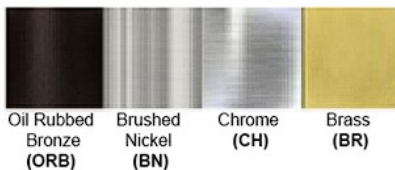

Standard finishes