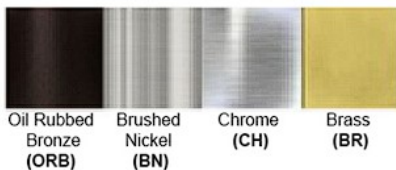

### Certification

Finish: Oil Rubbed Bronze (ORB), Brushed Nickel (BN), Chrome (CH), Brass (BR)  
Powder Coated Finish: White (WH), Black (BK), Gray (GR)

**\*\* Custom finish as requested**

#### Standard finishes