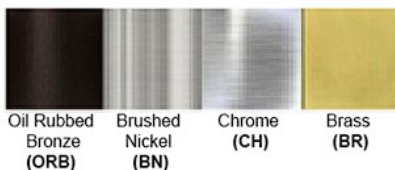

## **Certification**

Finish: Oil Rubbed Bronze (ORB), Brushed Nickel (BN), Chrome (CH), Brass (BR)  
Powder Coated Finish: White (WH), Black (BK), Gray (GR)

**\*\* Custom finish as requested**

### Standard finishes