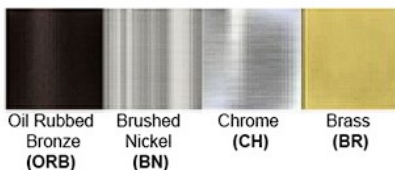

Standard finishes