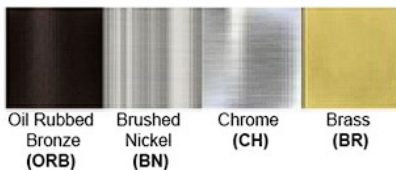

## Certification

Finish: Oil Rubbed Bronze (ORB), Brushed Nickel (BN), Chrome (CH), Brass (BR)  
Powder Coated Finish: White (WH), Black (BK), Gray (GR)

\*\* Custom finish as requested

### Standard finishes