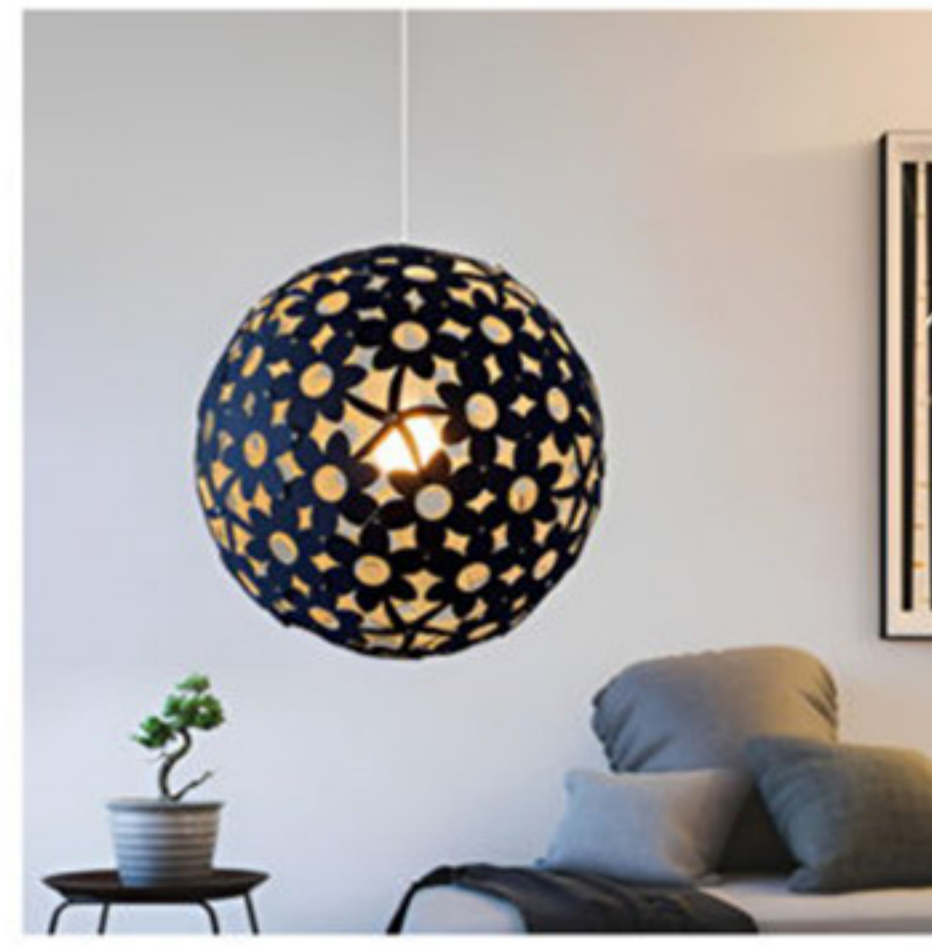

Product Code **ILCP195**
Customizable

Usage: Indoor Dry Location
Mounting: Ceiling
Material: Metal
Dimensions (inch): 12 (D)
Hanging Stem: 24"
**Custom Dimensions Available