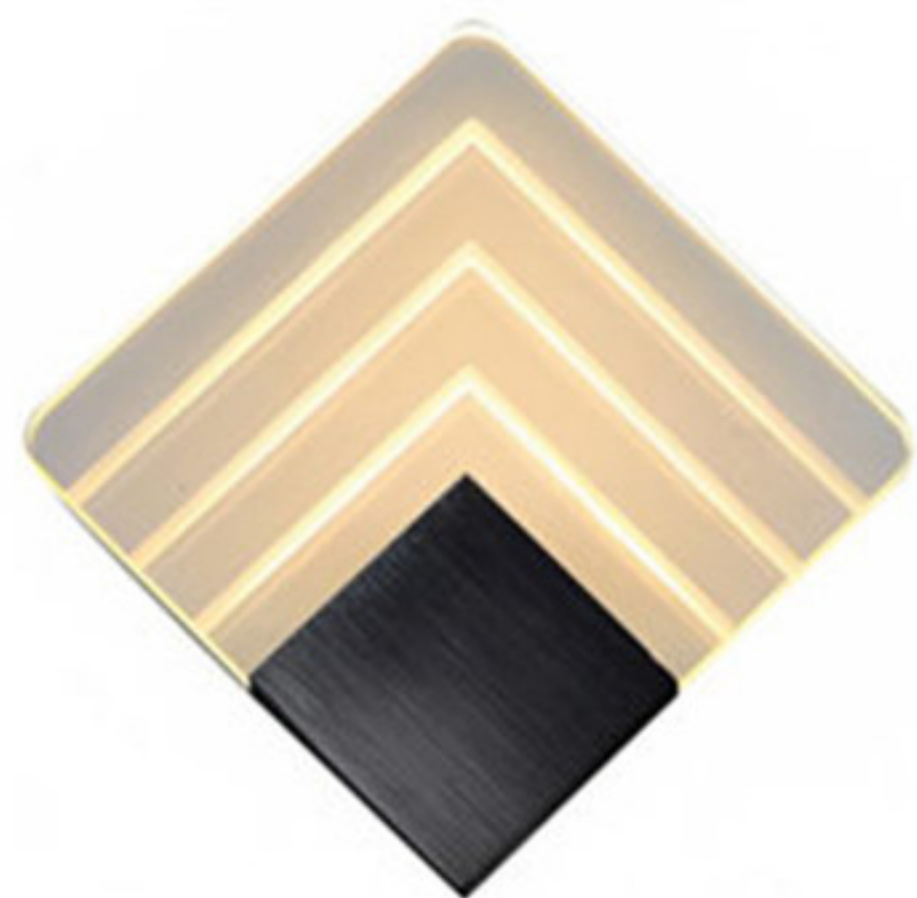

Product Code MILS12

Usage: Indoor Dry Location
Mounting: Wall
Materials: Wood and Acrylic Diffuser
Dimensions (inch): 14 (L) X 14 (H) X 4.5 (D)