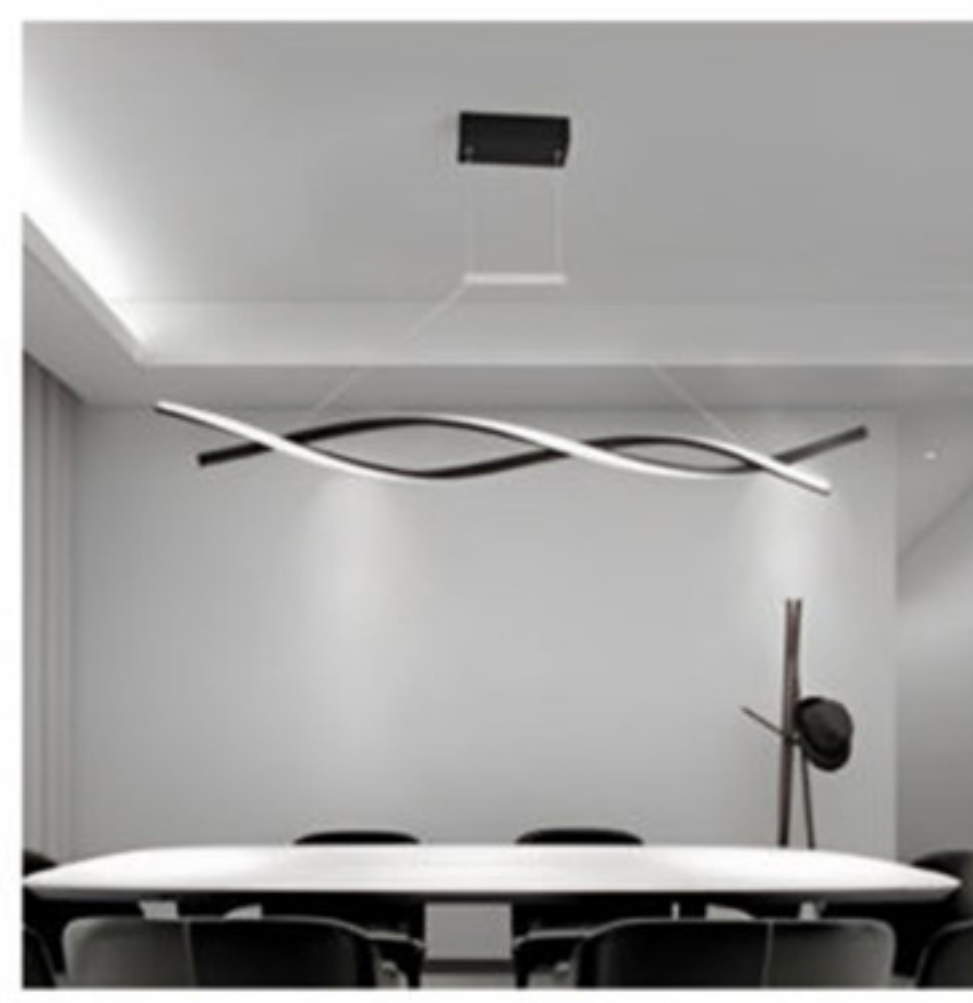

Product Code **ILCP186**

Usage: Indoor Dry Location
Mounting: Ceiling
Material: Aluminium and Acrylic Diffuser
Dimensions (inch): 32 (W) X 6 (H) - 32 Watt Fixture
39 (W) X 6 (H) - 38 Watt Fixture
47 (W) X 6 (H) - 48 Watt Fixture
Hanging Cable Length: 24"