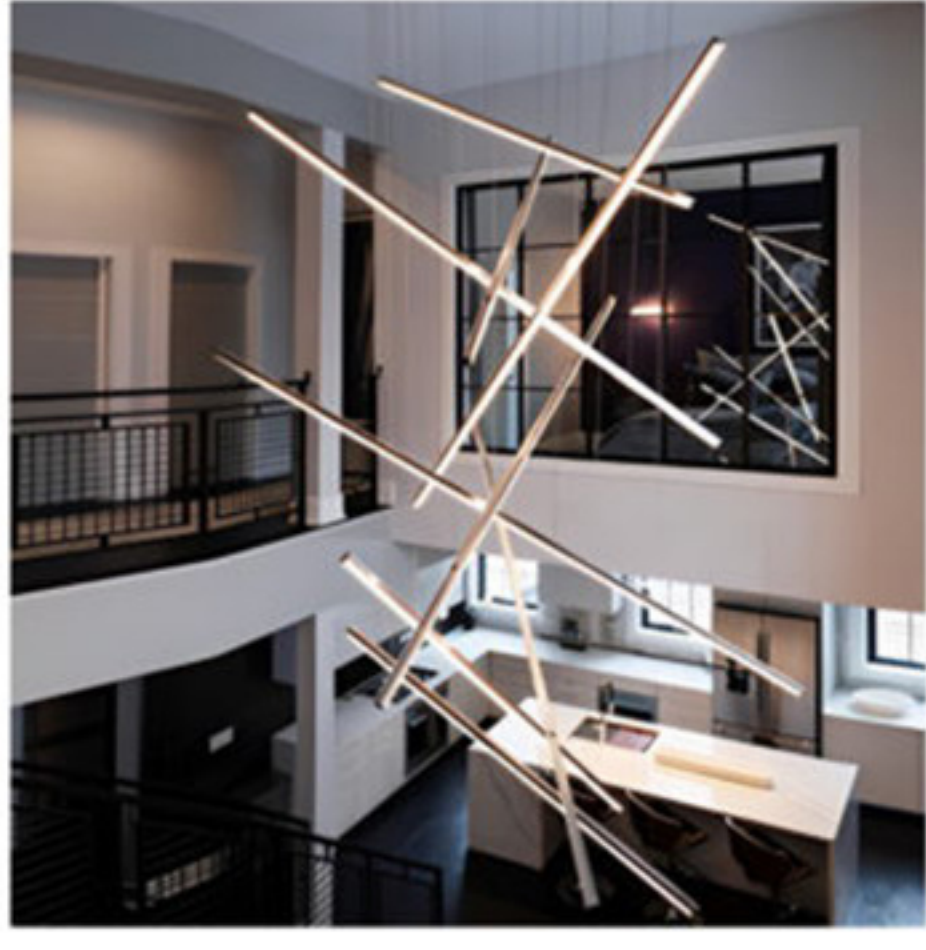

Product Code **ILCP182**
Customizable

Usage: Indoor Dry Location
Mounting: Ceiling
Materials: Metal and Acrylic Diffuser
Dimensions (inch): 34.25 (L) X 10.83 - 2 Bars /
14.17 - 3 Bars / 17.72 - 4 Bars /
21.26 - 5 Bars (W) X 47.24 (H)