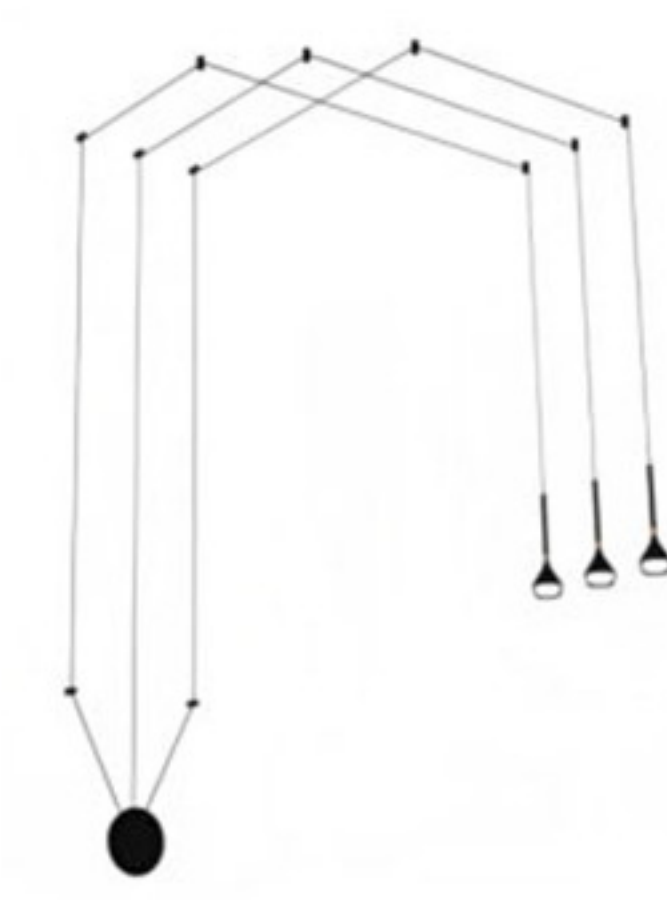

Product Code **ILCP124**

Usage: Indoor Dry Location
Mounting: Ceiling
Materials: Aluminium + Acrylic
Dimensions (inch): 21 (W) X 47.24 (H)
3.14 (Dia) – Each Light Unit