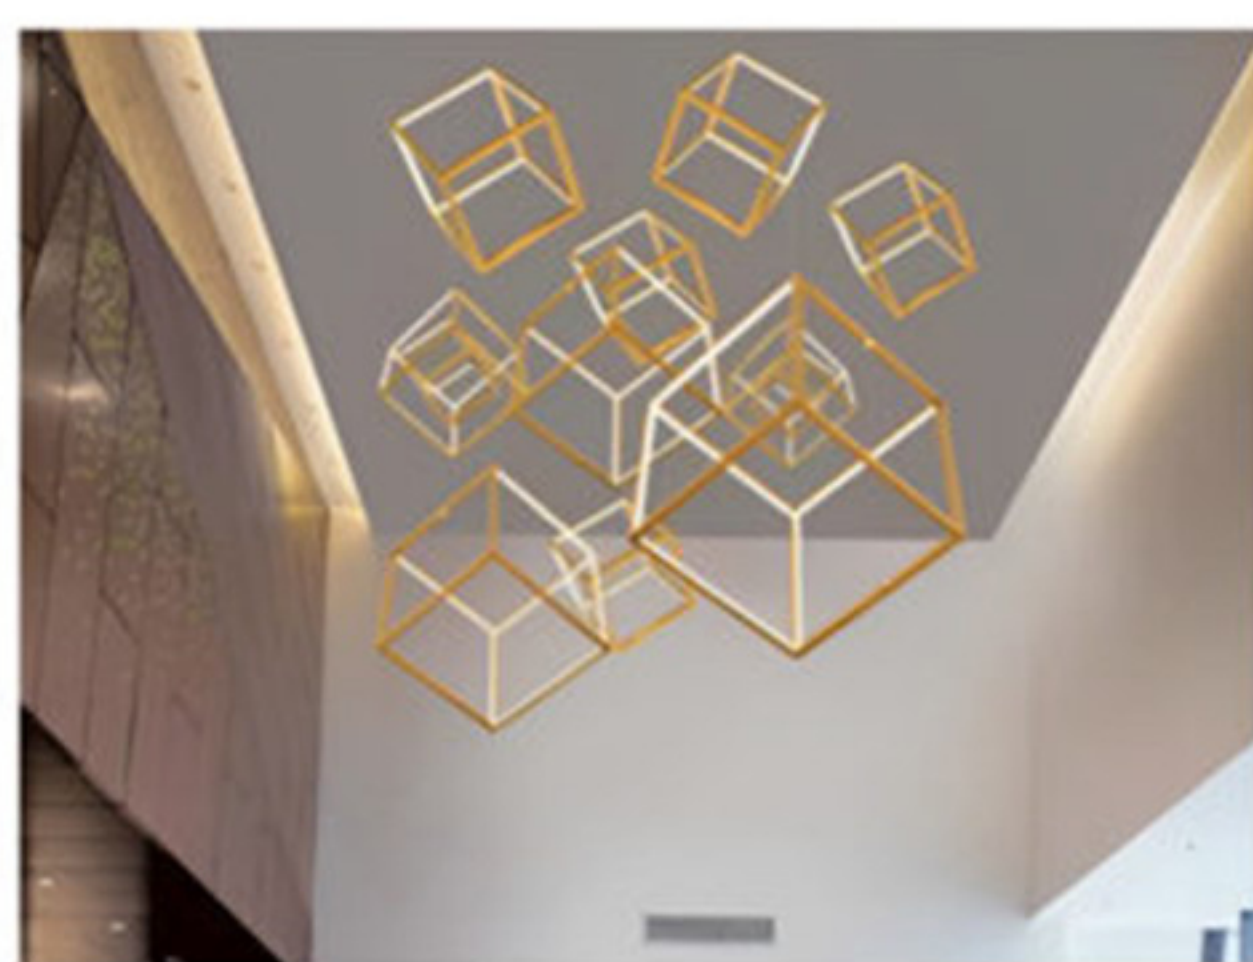

Product Code **ILCP205**
Customizable

Usage: Indoor Dry Location
Mounting: Ceiling
Materials: Metal
Dimensions (inch): 10 (W) X 10 (H) – Each Hanging Unit
Hanging String Length: 24"
** No. Of Hanging Units: Customizable