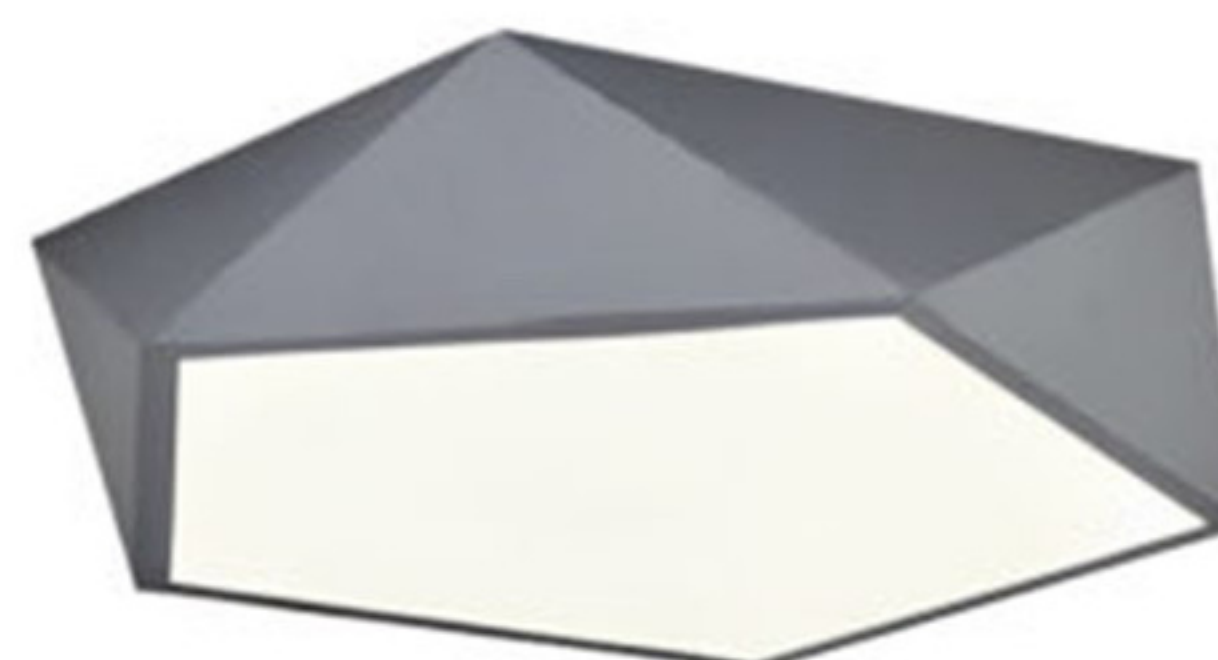

Product Code **ILFM35**

Usage: Indoor Dry Location
Mounting: Ceiling
Material: Metal and Acrylic Diffuser
Dimensions (inch): 14 (Dia) X 5 (H)