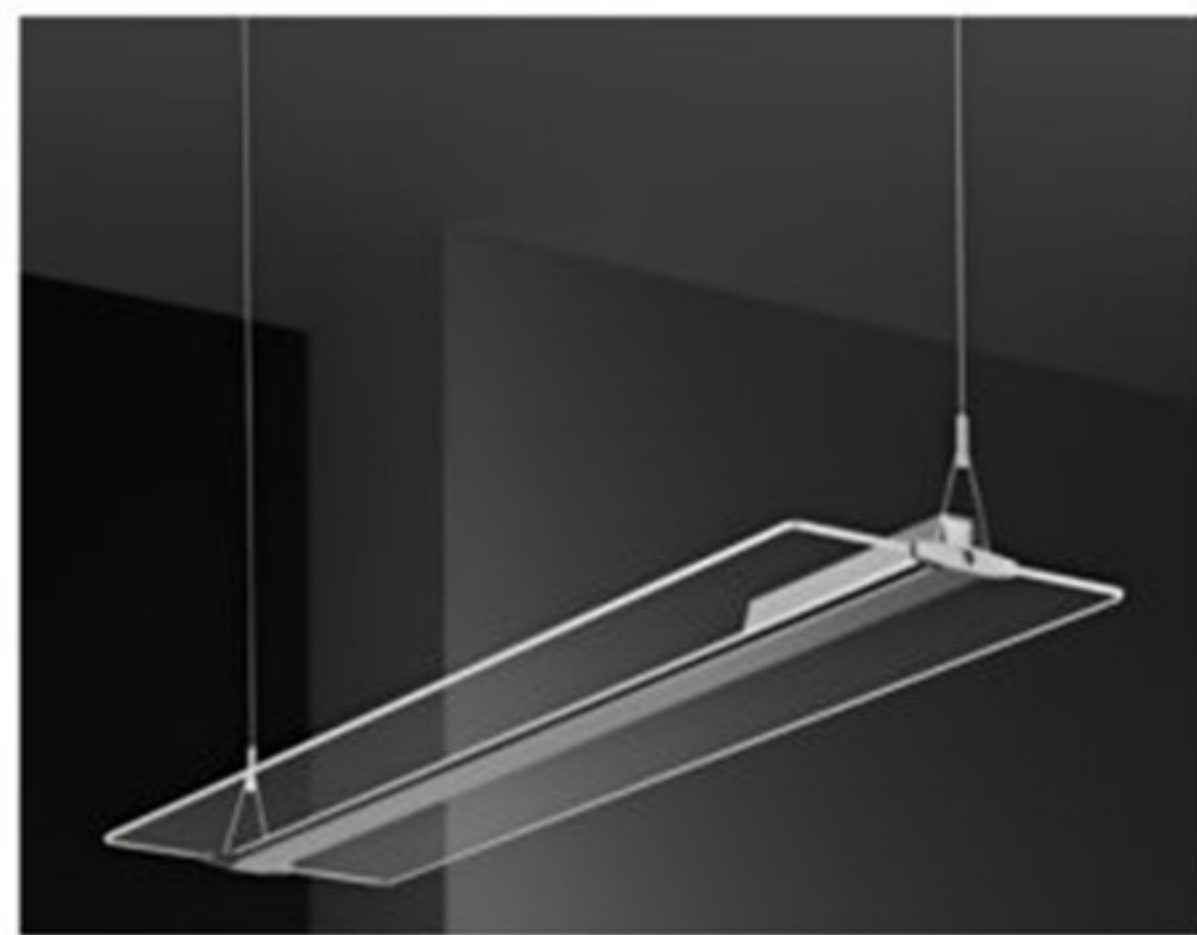

Product Code **ILCP197**
Customizable

Usage: Indoor Dry Location
Mounting: Ceiling
Materials: Metal and Acrylic Diffuser
Dimensions (inch): 24 (L) X 6 (W)
Hanging Cable Length: 18"
**Custom Dimensions Available

Product Code **ILCP200**
Customizable

Usage: Indoor Dry Location
Mounting: Ceiling
Material: Metal
Dimensions (inch): 20 (W) X 20 (H)
Hanging String Length: 24"