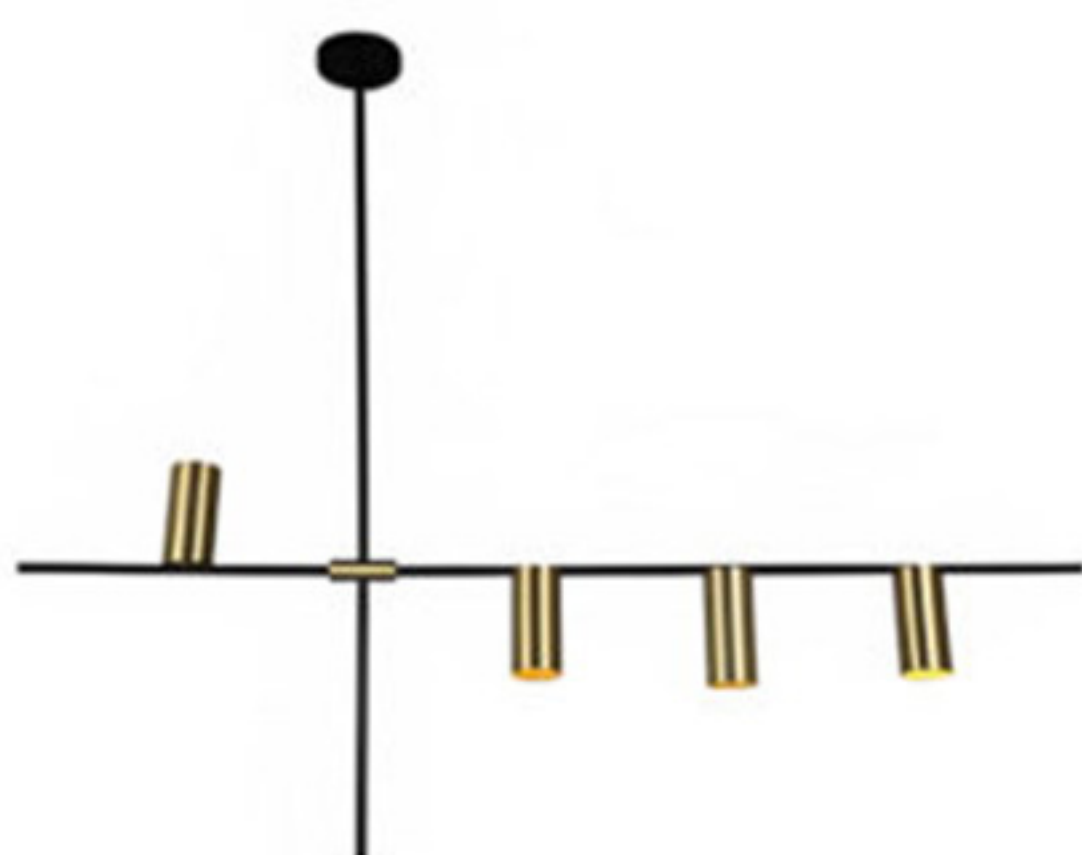

Product Code **ILCP171**
Customizable

Usage: Indoor Dry Location
Mounting: Ceiling
Materials: Iron
Dimensions (inch): 17 (W) X 7.8 (H) X 4 (E)
Hanging Height (inch): 20