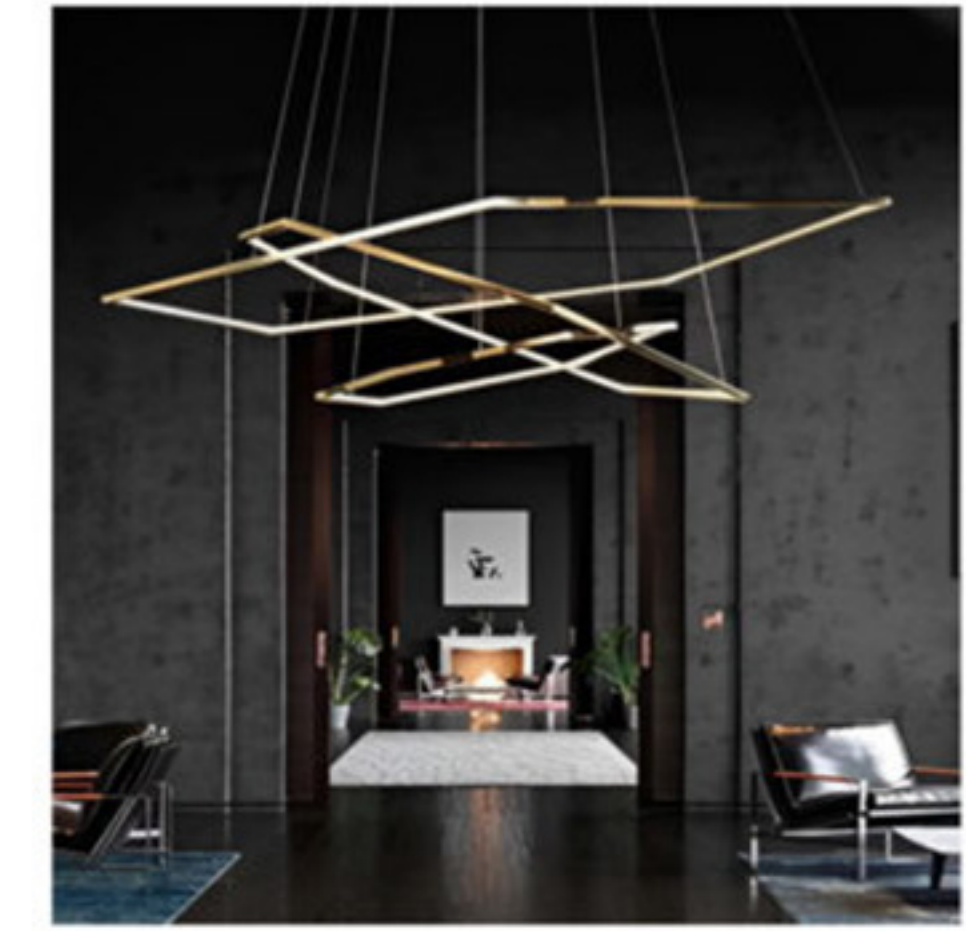

Product Code **ILCP115**
Customizable

Usage: Indoor Dry Location
Mounting: Ceiling
Material: Metal + Acrylic
Dimensions (inch): 1200 (H) – Custom Height available
Ring 1: 1800 (Dia) X 15 (H)
Ring 2: 1200 (Dia) X 15 (H)
Ring 3: 800 (Dia) X 15 (H)