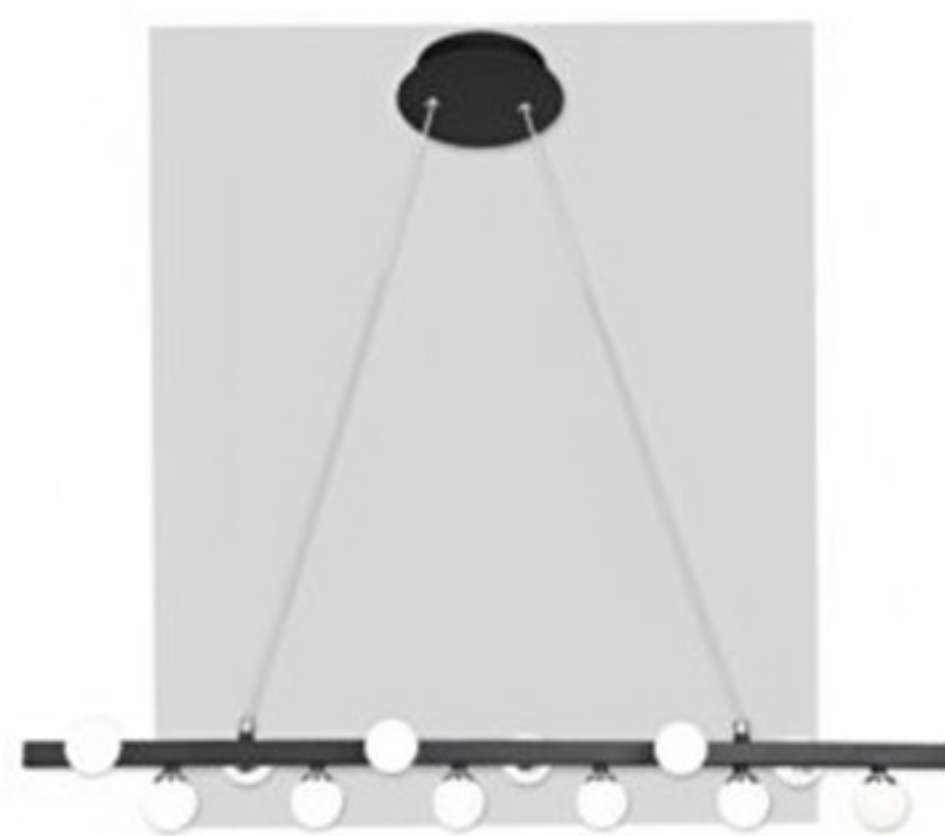

Product Code ILCP141

Usage: Indoor Dry Location
Mounting: Ceiling
Materials: Metal
Dimensions (inch): 10 (Dia)
Cable Length: 24"

Product Code ILCP144

Usage: Indoor Dry Location
Mounting: Ceiling
Materials: Metal and Acrylic Diffuser
Dimensions (inch): 12 (Dia) X 7 (H)

Product Code ILCP146

Usage: Indoor Dry Location
Mounting: Ceiling
Materials: Metal
Dimensions (inch): 4 (Dia) X 10 (H) - 15 W
6 (Dia) X 12 (H) - 25 W
Hanging Stem: 2FT Standard

Product Code ILCP148

Usage: Indoor Dry Location
Mounting: Ceiling
Materials: Steel + Acrylic LED shades
Dimensions (inch): 31.5 (L) X 30 (H)