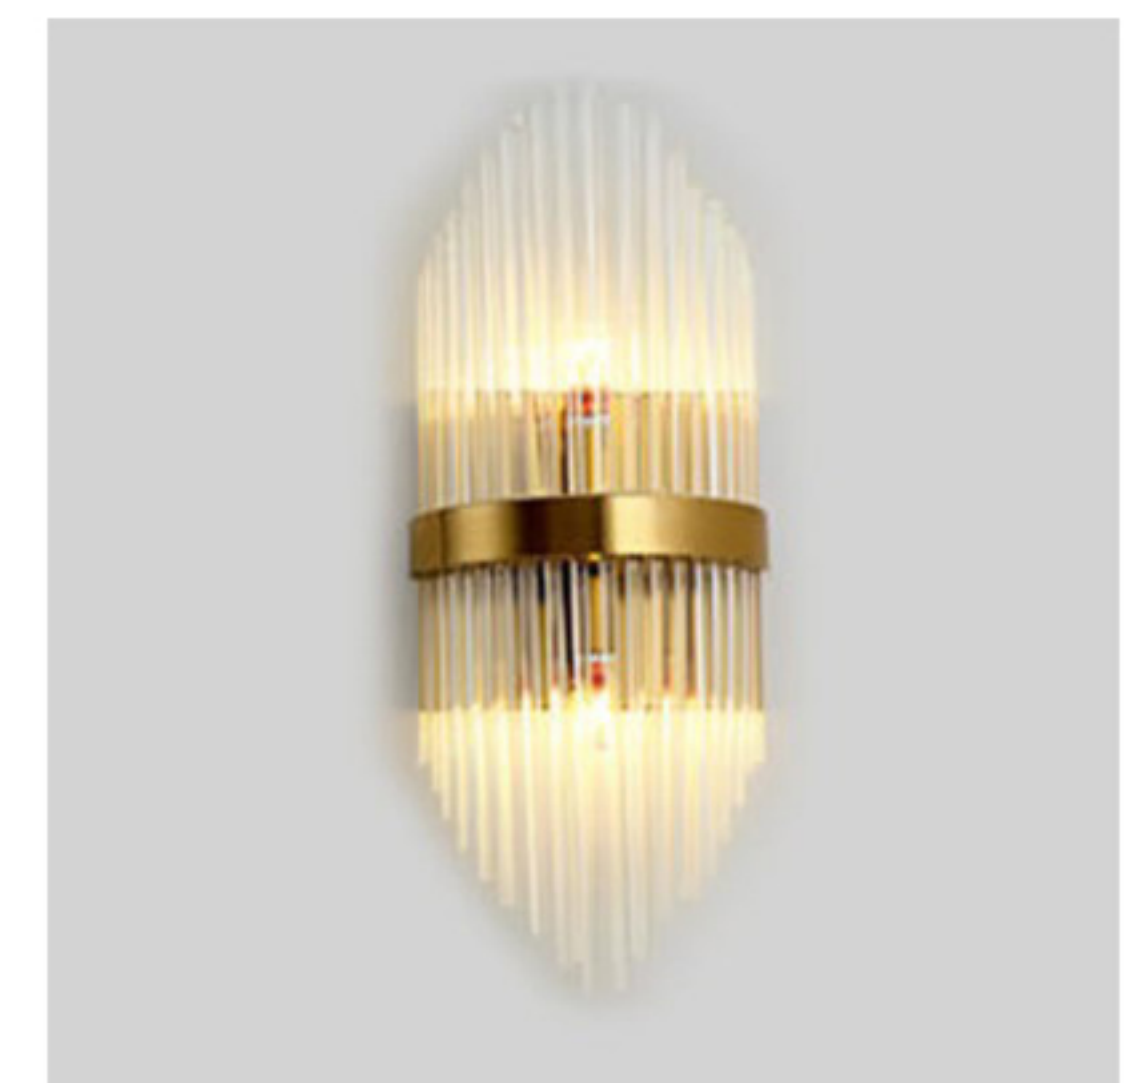

Product Code **VTL91**

Usage: Indoor Damp Location
Mounting: Wall Mounted
Materials: Metal & Acrylic Diffuser
Dimensions (inch): 6 (W) X 12 (H) X 5 (E)