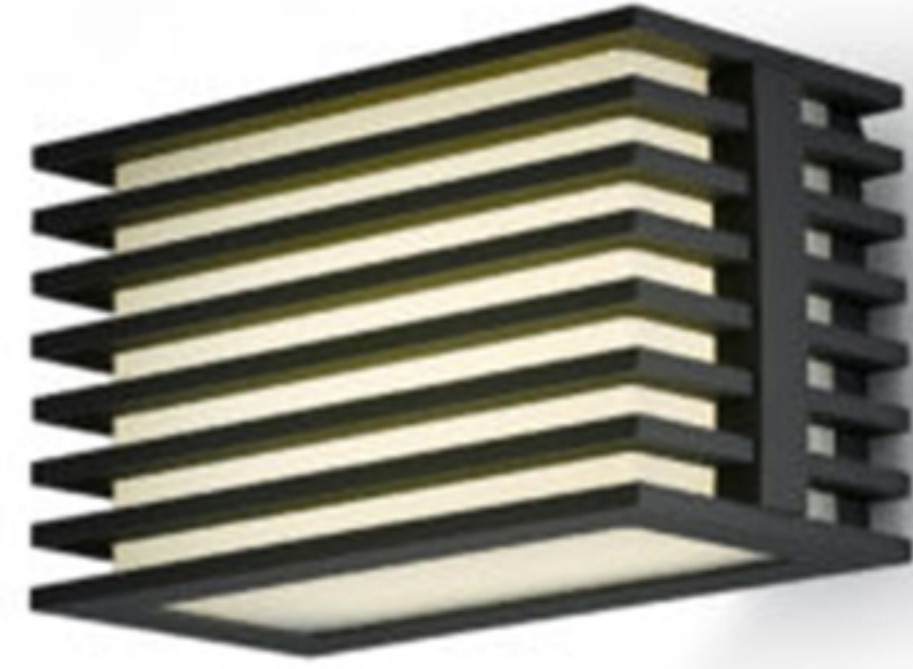

Product Code IOL400

Usage: Outdoor Wet Location
Mounting: Wall
Materials: Metal and Acrylic Diffuser
Dimensions (inch): 8 (W) X 4 (H) X 4 (E)