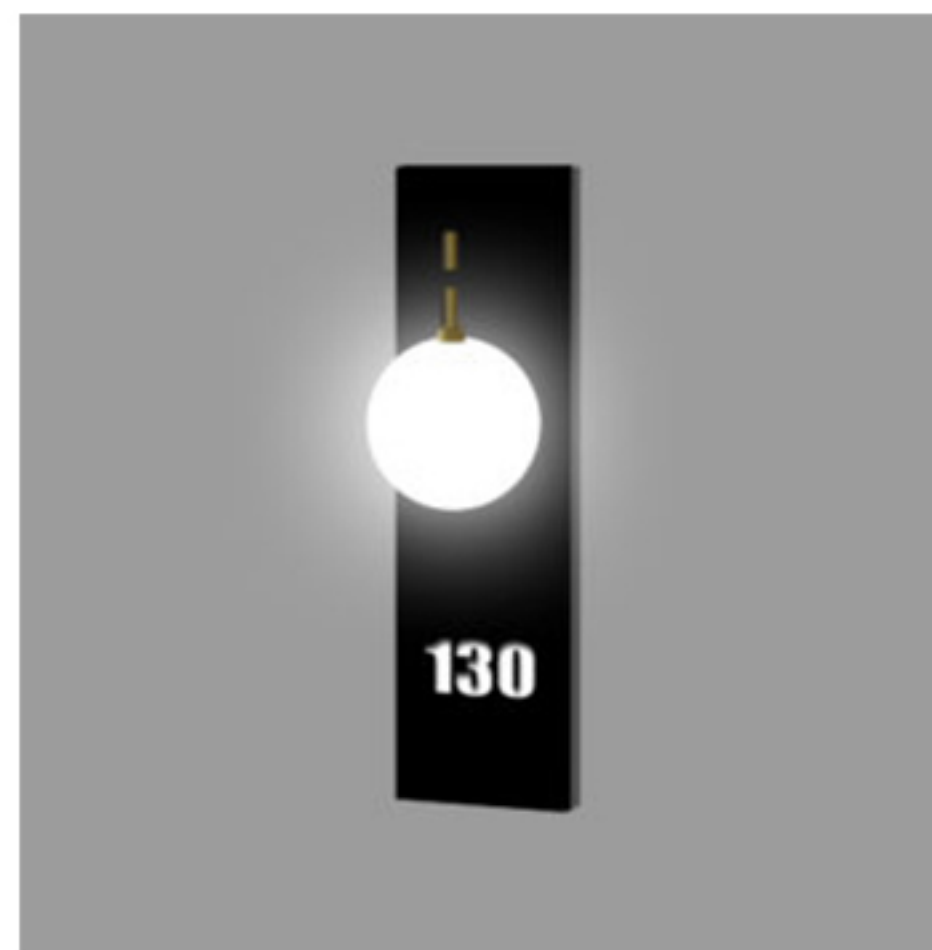

Product Code MILSUNT08

Usage: Indoor Dry Location
Mounting: Wall Mounted
Materials: Metal and Acrylic Diffuser
Dimensions (inch): 6 (W) X 12 (H) X 7 (E)