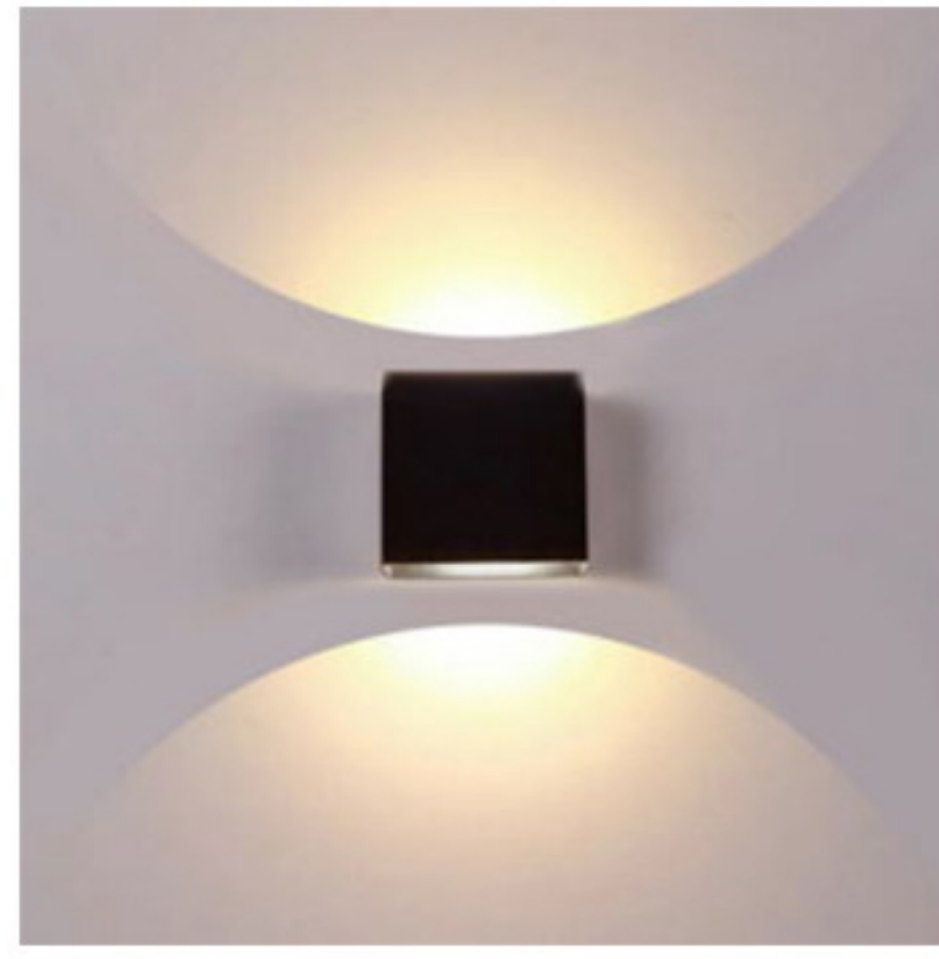

Usage: Outdoor Wet Location
Mounting: Post Top
Materials: Metal and Acrylic Diffuser
Dimensions (inch): 10 (W) X 20 (H)

Product Code IOL424

Usage: Outdoor Wet Location
Mounting: Wall
Materials: Metal and Acrylic Diffuser
Dimensions (inch): 4 (W) X 4 (H) X 4 (E)