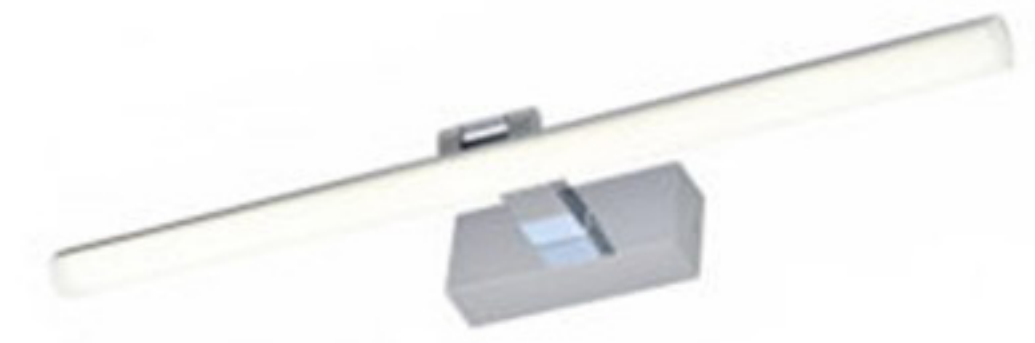

Product Code **MILS17**

Usage: Indoor Dry Location
Mounting: Wall
Materials: Metal and Acrylic Diffuser
Dimensions (inch): 24 (L) X 2.7 (W) X 4 (D)