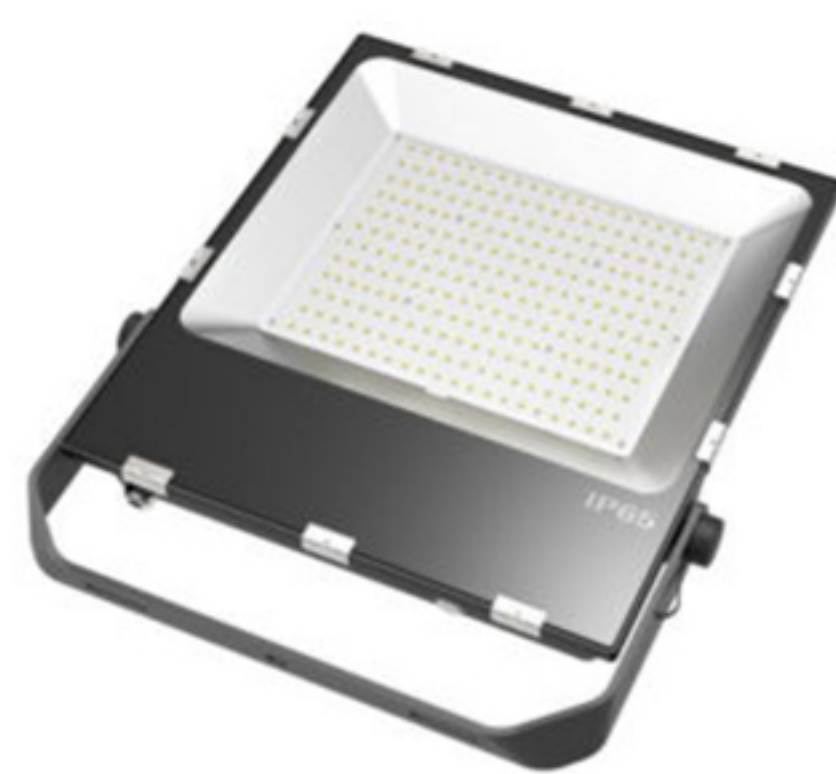

Product Code MLFLXW

Product: Floodlight
Mounting: Surface Mount
Materials: Extruded aluminium white housing
Dimensions (cm): 50 W - 16.8 X 4.75
100 W - 29.6 X 5.35