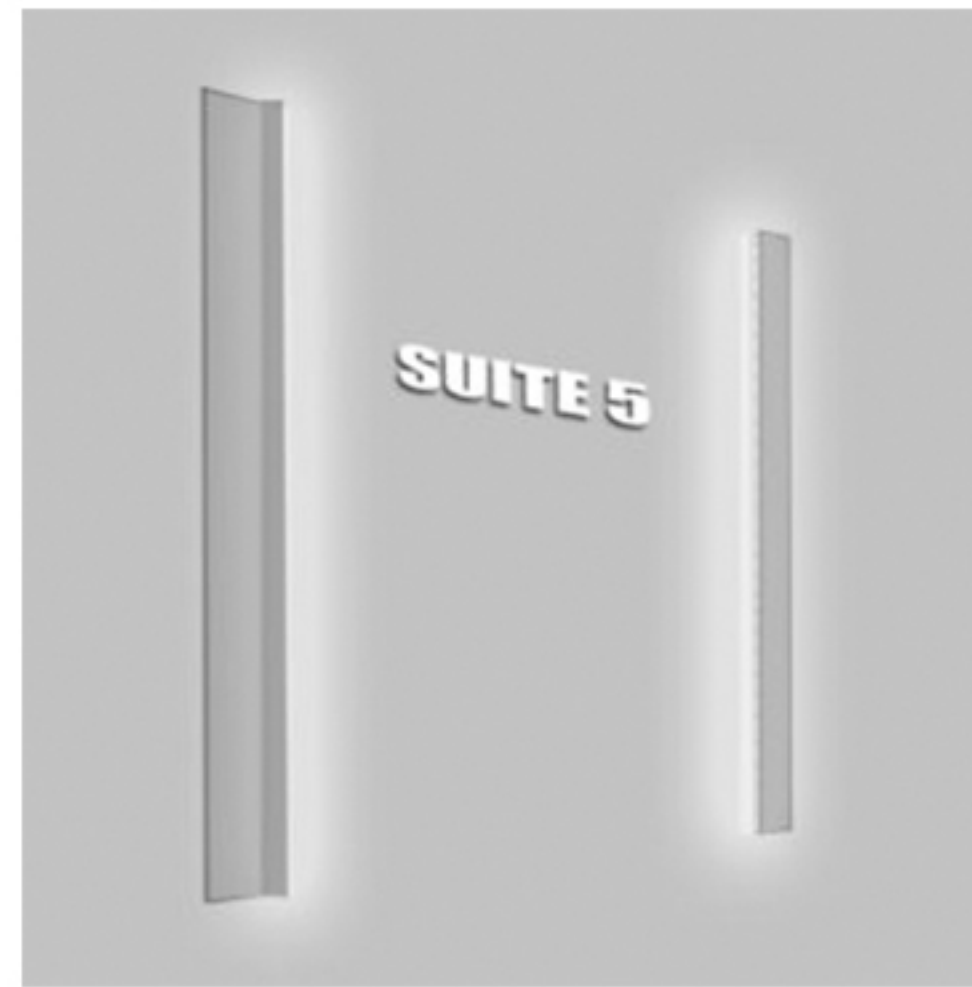

Product Code MILSUNT02

Usage: Indoor Dry Location
Mounting: Wall Mounted
Materials: Metal and Acrylic Diffuser
Light fixture Dimension (inch):
3 (W) X 12 (H) X 2 (E) – Each unit

Product Code MILSUNT03

Usage: Indoor Dry Location
Mounting: Wall Mounted
Materials: Metal and Acrylic Diffuser
Light Fixture Dimension (inch): 4 (Dia) X 6 (H)
Numberplate Dimension (inch): 4 (W) X 6 (H)