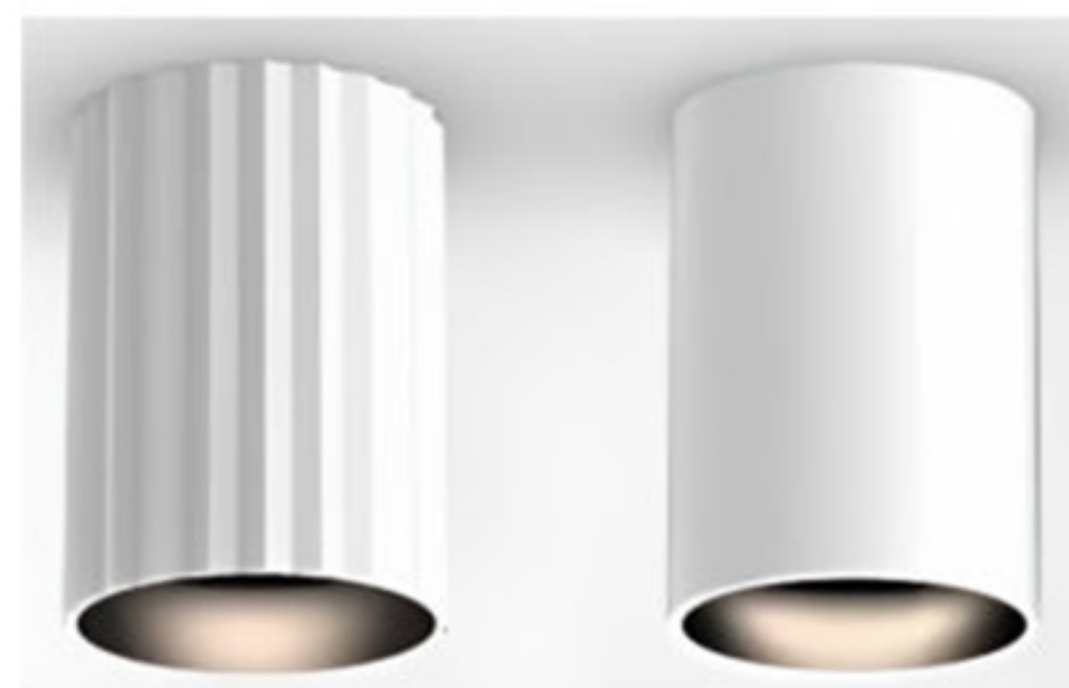

Product Code MLILCYL05

Usage: Indoor Dry Location
Mounting: Surface Mounted
Materials: Metal and Acrylic Diffuser
Dimensions (inch): 4 (Dia) X 8 (H) – 20 Watt Fixture
6 (Dia) X 12 (H) – 30 Watt Fixture
8 (Dia) X 12 (H) – 40 Watt Fixture

Product Code MLILCYL06

Usage: Indoor Dry Location
Mounting: Ceiling – Pendant Mount
Materials: Metal and Acrylic Diffuser
Dimensions (inch): 6 (Dia) X 10 (H)

Product Code MLILCYL07

Usage: Indoor Dry Location
Mounting: Surface Mounted
Materials: Metal and Acrylic Diffuser
Dimensions (inch): 6 (Dia) X 12 (H) – 30 Watt Fixture
8 (Dia) X 12 (H) – 40 Watt Fixture