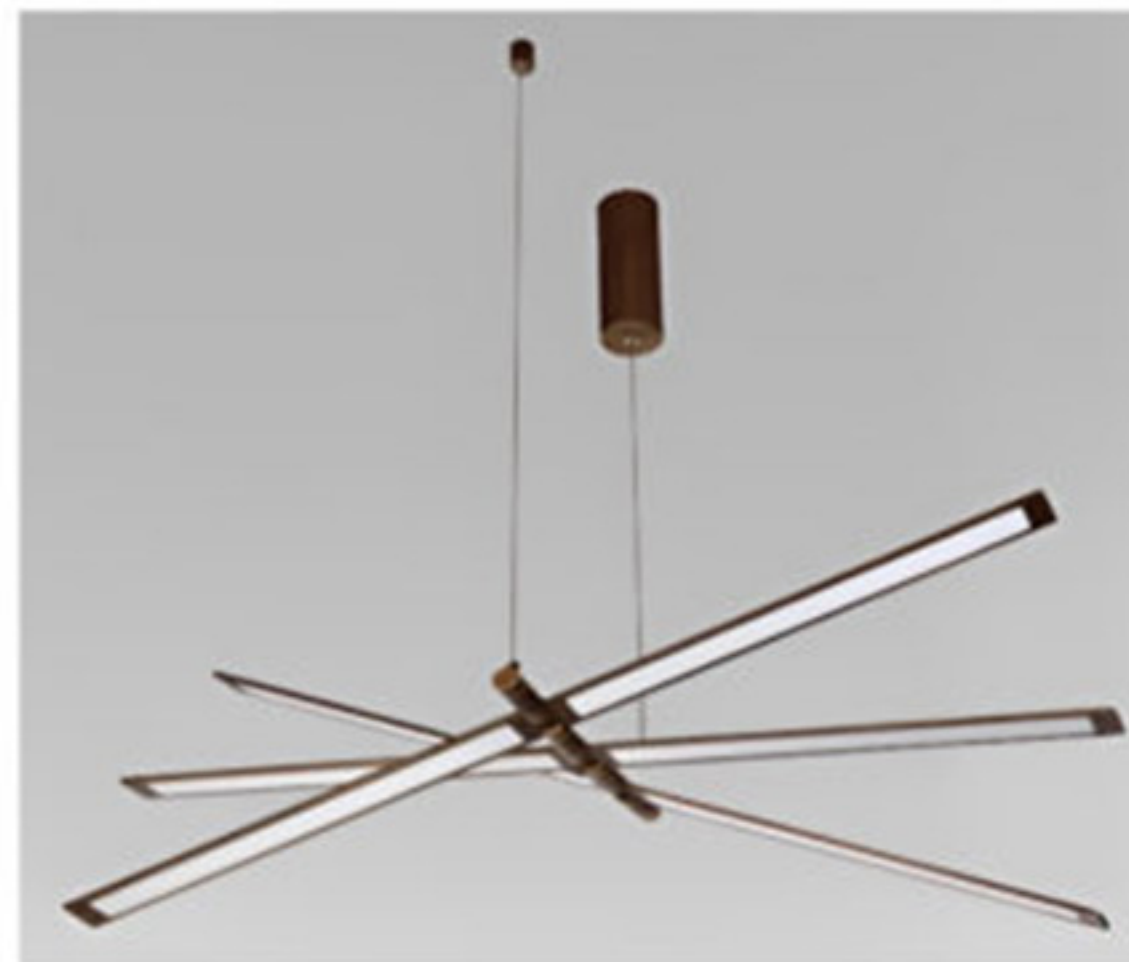

Elegant

www.meomilighting.com/product-category/elegant

Product Code **ILCP102**
Customizable

Usage: Indoor Dry Location
Mounting: Ceiling
Materials: Metal and Acrylic Diffuser
Dimensions (inch): 47.24 (H) – Custom Height available
Ring 1-9: (59.1 / 59.1 / 47.24 / 47.24 / 39.3 / 39.3 / 39.3 / 23.6 / 23.6)(Dia)