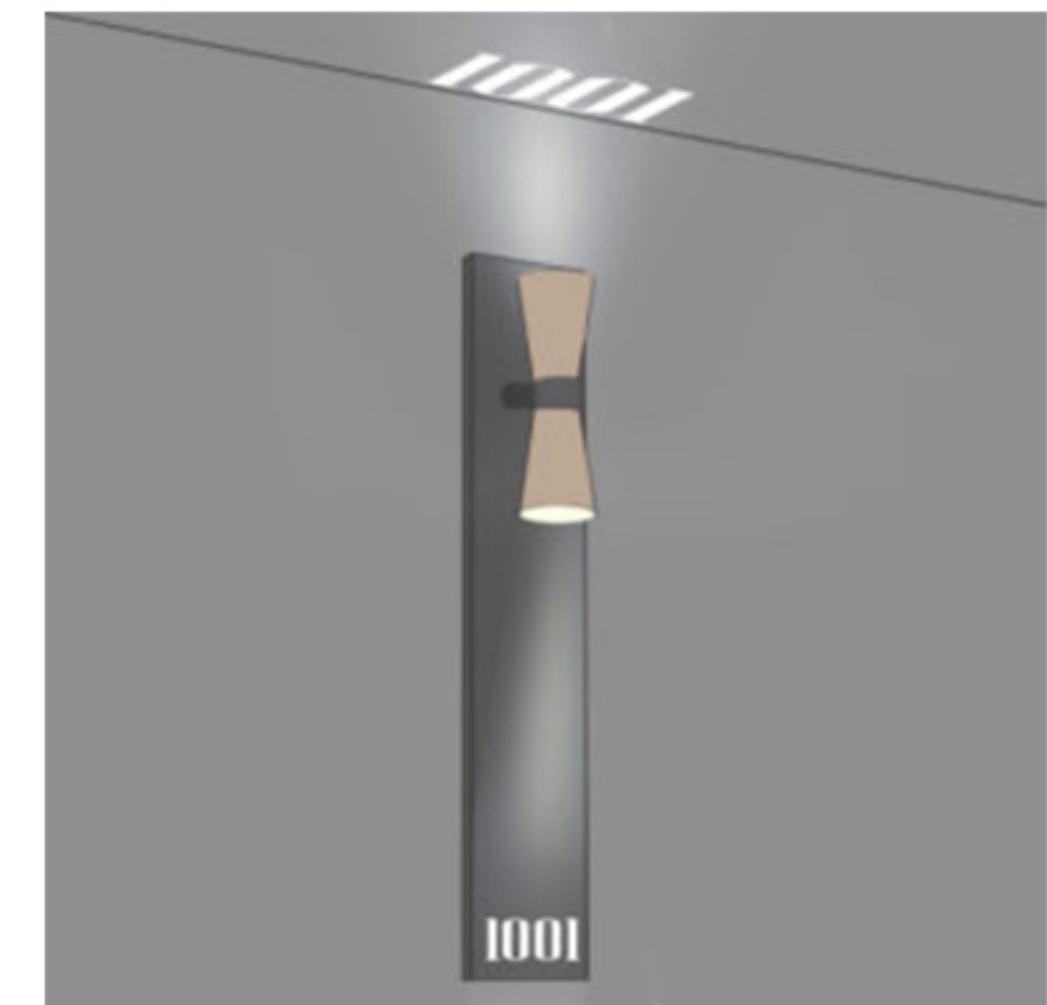

Product Code MILSUNT15

Usage: Indoor Dry Location
Mounting: Wall Mounted
Materials: Metal and Acrylic Diffuser
Dimensions (inch): 8 (Dia) X 16 (H) X 5 (E)