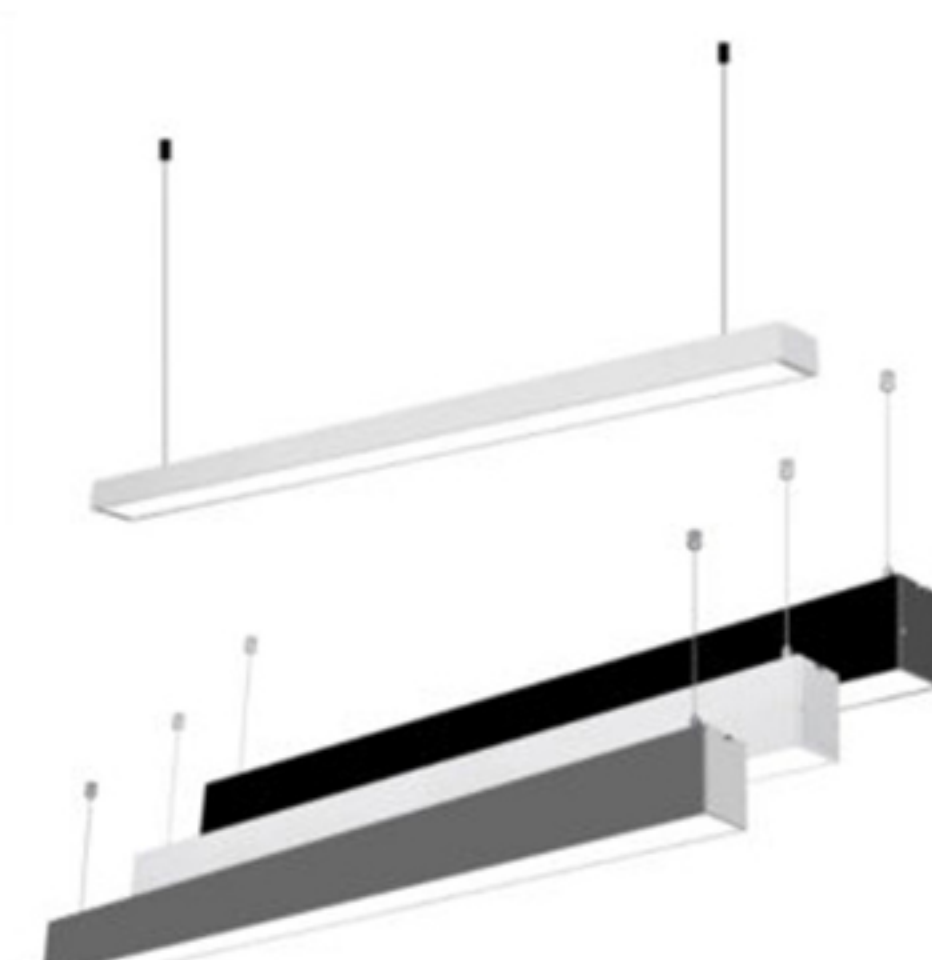

Product Code MLGDLXW

Product: Gimbal Downlight
Mounting: Surface Mount
Materials: Aluminum
Dimensions (inch): Circular 3", 4", 6"

Product Code MLHSFXW

Product: Strip Fixture
 Mounting: Surface Mount
 Materials: Aluminum housing
 Dimensions (mm): 20 W - 615x120x40
 50W - 1511x120x40
 120W - 2394x120x40

Product Code MLLFRXW

Product: Linear Fixture (Recessed)
 Mounting: Recessed
 Material: Aluminum housing white color
 Dimensions (FT): 2,4,8 (customizable length Offerings)

Product Code MLLFSMXW

Product: Linear Fixture-Surface Mount
 Mounting: Surface Mount
 Material: Aluminum housing
 Dimensions (FT): 2,4,6 & 8

Product Code MLLFUDXW

Product: Linear Fixture
 Mounting: Ceiling
 Materials: Aluminum housing
 Dimensions (FT): 4, 6 (customizable length Offerings)

Product Code MLLFXW

Product: Linear Fixture
 Mounting: Ceiling
 Material: Aluminum housing
 Dimensions (FT): 2,4,6 & 8