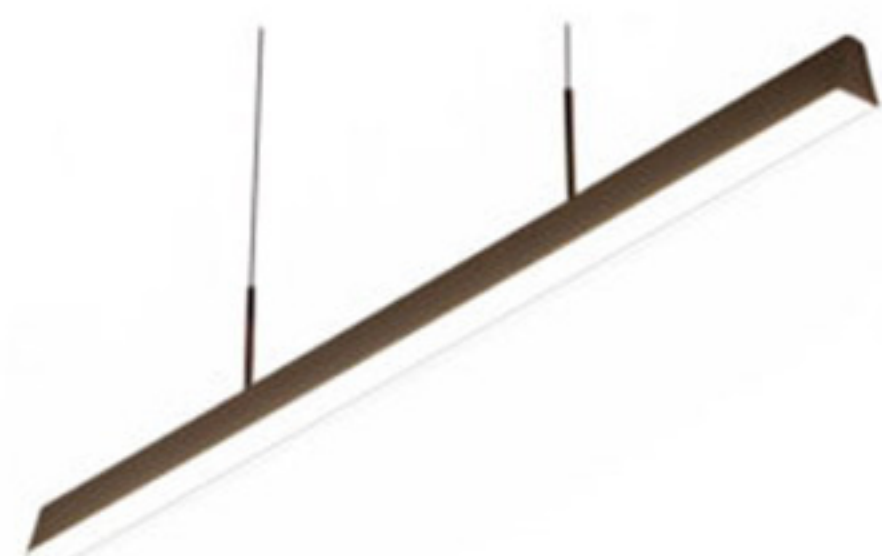

Product Code ILCP105 Customizable

Usage: Indoor Dry Location
Mounting: Ceiling
Materials: Aluminum/Wood + Acrylic
Dimensions (inch): 24 (L) X 4 (W) – 20 W
32 (L) X 4 (W) – 30 W
40 (L) X 4 (W) – 50 W
60 (L) X 4 (W) – 50 W