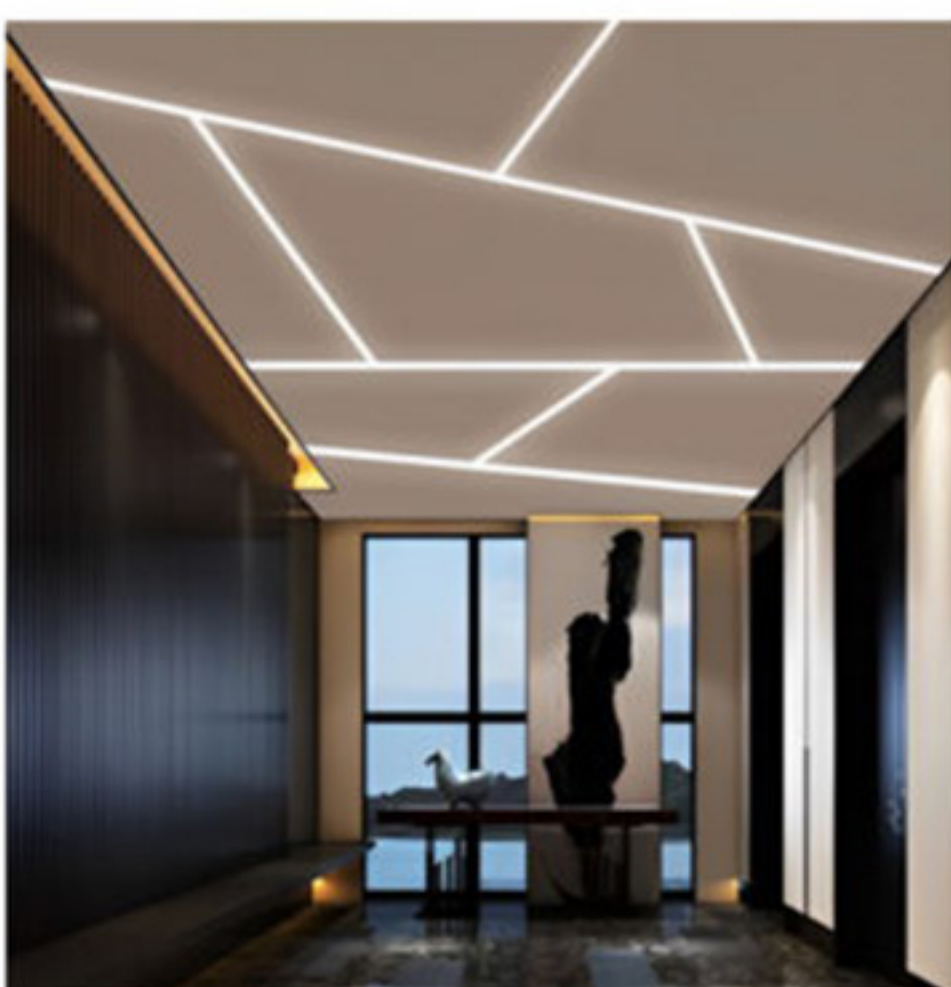

Product Code **ILCP167**
Customizable

Usage: Indoor Dry Location
Mounting: Ceiling
Materials: Metal and Acrylic Diffuser
Dimensions (inch): Customizable as per Project Requirements