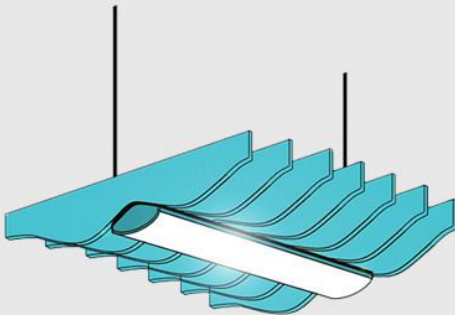

PRODUCT CODE : MLACTCP23

Power: 20 Watt
Efficacy: 1200 lumens
Dimension: 24" (W) X 12" (H)
Acoustic Material Finish: as requested