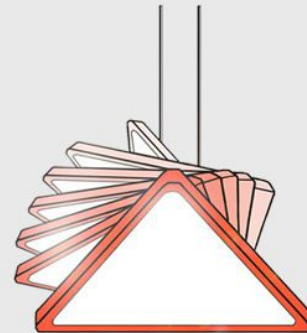

PRODUCT CODE : MLACTCP08

Power: 15 Watt
Efficacy: 900 lumens
Dimension: 12" (W)
Acoustic Material Finish: as requested