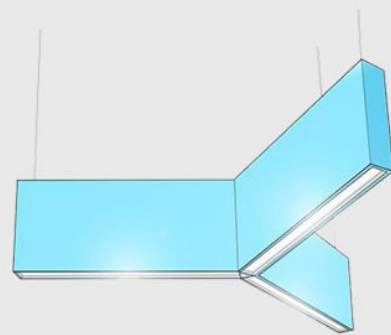

PRODUCT CODE : MLACTCP32

Power: 15 Watt
Efficacy: 900 lumens
Dimension: 12" (W) X 6" (H)
Acoustic Material Finish: as requested