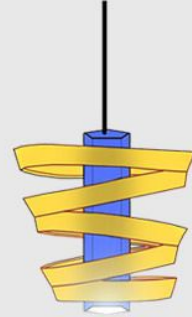

PRODUCT CODE : MLACTCP34

E26 Base - incandescent/LED lamp
1*60W Max.Lamp
Power: 10 Watt
Efficacy: 600 lumens
Dimension: 8" (W) X 12" (H)
Acoustic Material Finish: as requested