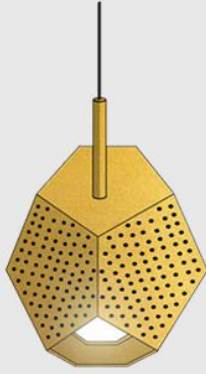

Power: 10 Watt
Efficacy: 600 lumens
Dimension: 8" (W) X 12" (H)
Acoustic Material Finish: as requested

**PRODUCT CODE : MLACTCP03**

Power: 15 Watt
Efficacy: 900 lumens
Dimension: 12" (W) X 12" (H)
Acoustic Material Finish: as requested

PRODUCT CODE : MLACTCP14

Power: 18 Watt
Efficacy: 600 lumens
Dimension: 8" (W) X 12" (H)
Acoustic Material Finish: as requested

PRODUCT CODE : MLACTCP15

Power: 20 Watt
Efficacy: 1200 lumens
Dimension: 24" (W) X 12" (H)
Acoustic Material Finish: as requested

PRODUCT CODE : MLACTCP16

Power: 12 Watt
Efficacy: 720 lumens
Dimension: 10" (W) X 12" (H)
Acoustic Material Finish: as requested

PRODUCT CODE : MLACTCP17

Power: 10 Watt
Efficacy: 600 lumens
Dimension: 8" (L) X 12" (H)
Acoustic Material Finish: as requested