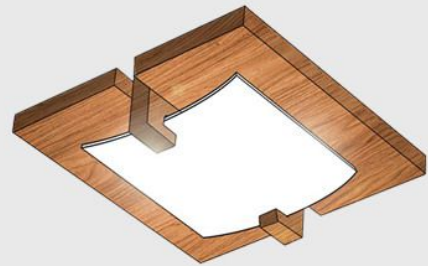

PRODUCT CODE : MLACTCP40

E26 Base - incandescent/LED lamp
1*100W Max.Lamp
Power: 12 Watt
Efficacy: 720 lumens
Dimension: 12" (L) X 12" (W) X 4" (H)
Acoustic Material Finish: as requested