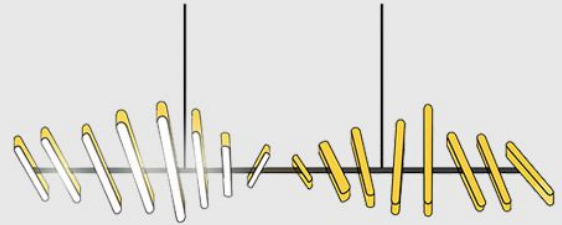

PRODUCT CODE : MLACTCP22

Power: 24 Watt
Efficacy: 1440 lumens
Dimension: 24" (W)
Acoustic Material Finish: as requested