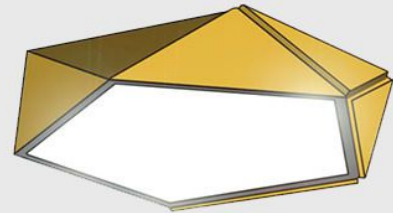

PRODUCT CODE : MLACTCP36

Power: 12 Watt
Efficacy: 720 lumens
Dimension: 12" (W) X 6" (H)
Acoustic Material Finish: as requested