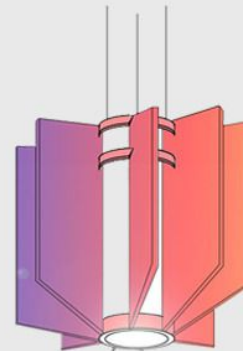

PRODUCT CODE : MLACTCP16

Power: 12 Watt
Efficacy: 720 lumens
Dimension: 10" (W) X 12" (H)
Acoustic Material Finish: as requested