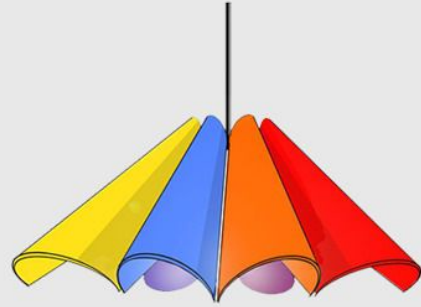

PRODUCT CODE : MLACTCP18

Power: 15 Watt
Efficacy: 900 lumens
Dimension: 24" (W) X 12" (H)
Acoustic Material Finish: as requested

PRODUCT CODE : MLACTCP19

Power: 10 Watt
Efficacy: 600 lumens
Dimension: 8" (W) X 12" (H)
Acoustic Material Finish: as requested