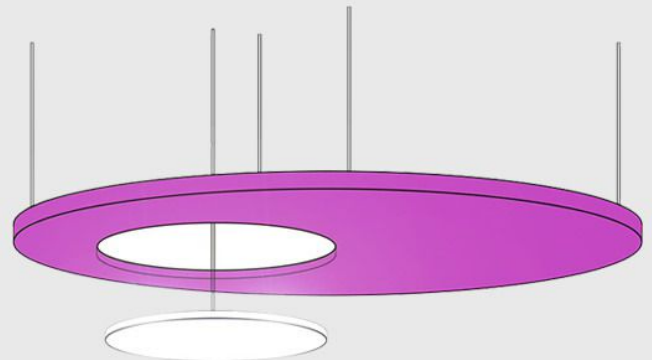

MEOMI
LIGHTING

DIVINE

Acoustic Lighting Solutions

**PRODUCT CODE : MLACTCP01**

Power: 12 Watt
Efficacy: 720 lumens
Dimension: 10" (W) X 12" (H)
Acoustic Material Finish: as requested

**PRODUCT CODE : MLACTCP02**

Power: 10 Watt
Efficacy: 600 lumens
Dimension: 8" (W) X 12" (H)
Acoustic Material Finish: as requested

**PRODUCT CODE : MLACTCP03**

Power: 15 Watt
Efficacy: 900 lumens
Dimension: 12" (W) X 12" (H)
Acoustic Material Finish: as requested

**PRODUCT CODE : MLACTCP04**

Power: 15 Watt
Efficacy: 900 lumens
Dimension: 14" (Dia)
Acoustic Material Finish: as requested

**PRODUCT CODE : MLACTCP05**

Power: 15 Watt
Efficacy: 900 lumens
Dimension: 12" (W) X 8" (H)
Acoustic Material Finish: as requested

**PRODUCT CODE : MLACTCP06**

Power: 10 Watt
Efficacy: 600 lumens
Dimension: 8" (W) X 12" (H)
Acoustic Material Finish: as requested

**PRODUCT CODE : MLACTCP07**

Power: 15 Watt
Efficacy: 900 lumens
Dimension: 12" (W) X 12" (H)
Acoustic Material Finish: as requested