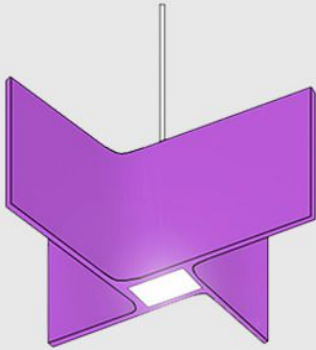

MEOMI
LIGHTING

DIVINE

Acoustic Lighting Solutions

**PRODUCT CODE : MLACTCP01**

Power: 12 Watt
Efficacy: 720 lumens
Dimension: 10" (W) X 12" (H)
Acoustic Material Finish: as requested

**PRODUCT CODE : MLACTCP02**

Power: 10 Watt
Efficacy: 600 lumens
Dimension: 8" (W) X 12" (H)
Acoustic Material Finish: as requested

**PRODUCT CODE : MLACTCP03**

Power: 15 Watt
Efficacy: 900 lumens
Dimension: 12" (W) X 12" (H)
Acoustic Material Finish: as requested

**PRODUCT CODE : MLACTCP04**

Power: 15 Watt
Efficacy: 900 lumens
Dimension: 14" (Dia)
Acoustic Material Finish: as requested

**PRODUCT CODE : MLACTCP05**

Power: 15 Watt
Efficacy: 900 lumens
Dimension: 12" (W) X 8" (H)
Acoustic Material Finish: as requested