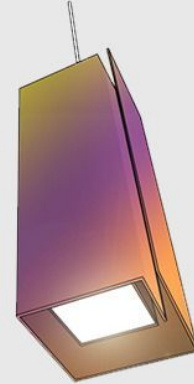

Power: 10 Watt
Efficacy: 600 lumens
Dimension: 8" (W) X 12" (H)
Acoustic Material Finish: as requested

**PRODUCT CODE : MLACTCP03**

Power: 15 Watt
Efficacy: 900 lumens
Dimension: 12" (W) X 12" (H)
Acoustic Material Finish: as requested

**PRODUCT CODE : MLACTCP08**

Power: 15 Watt
Efficacy: 900 lumens
Dimension: 12" (W)
Acoustic Material Finish: as requested

**PRODUCT CODE : MLACTCP09**

Power: 12 Watt
Efficacy: 720 lumens
Dimension: 6" (W) X 10" (H)
Acoustic Material Finish: as requested

**PRODUCT CODE : MLACTCP10**

Power: 18 Watt
Efficacy: 1080 lumens
Dimension: 12" (W) X 15" (H)
Acoustic Material Finish: as requested

**PRODUCT CODE : MLACTCP11**

Power: 10 Watt
Efficacy: 600 lumens
Dimension: 8" (W) X 12" (H)
Acoustic Material Finish: as requested

**PRODUCT CODE : MLACTCP12**

Power: 20 Watt
Efficacy: 1200 lumens
Dimension: 12" (DIA)
Acoustic Material Finish: as requested

PRODUCT CODE : MLACTCP13

Power: 20 Watt
Efficacy: 1200 lumens
Dimension: 24" (L) X 12" (H)
Acoustic Material Finish: as requested