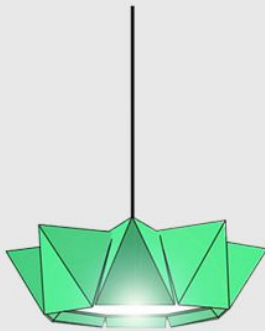

PRODUCT CODE : MLACTCP31

E26 Base - incandescent/LED lamp
Power: 12 Watt
Efficacy: 720 lumens
Dimension: 12" (W) X 6" (H)
Acoustic Material Finish: as requested