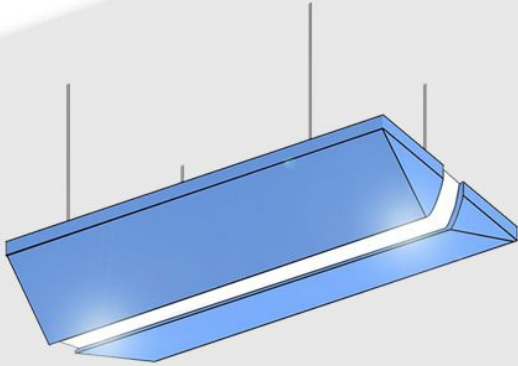

PRODUCT CODE : MLACTCP13

Power: 20 Watt
Efficacy: 1200 lumens
Dimension: 24" (L) X 12" (H)
Acoustic Material Finish: as requested