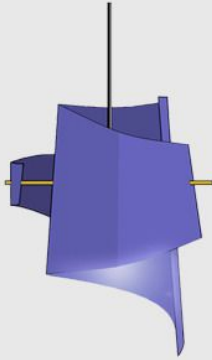

PRODUCT CODE : MLACTCP29

E26 Base - incandescent/LED lamp
1*100W Max.Lamp
Dimension: 8" (Dia) X 12" (H)
Acoustic Material Finish: as requested