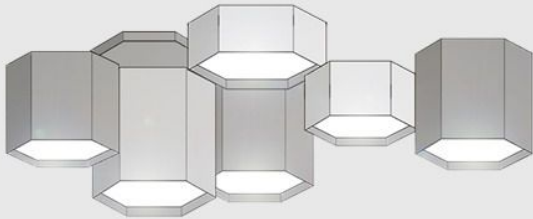

PRODUCT CODE : MLACTCP09

Power: 12 Watt
Efficacy: 720 lumens
Dimension: 6" (W) X 10" (H)
Acoustic Material Finish: as requested