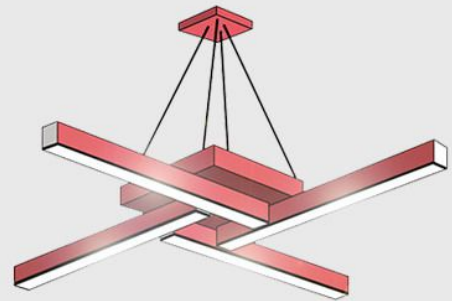

PRODUCT CODE : MLACTCP28

Power: 15 Watt
Efficacy: 900 lumens
Dimension: 12" (W) X 6" (H)
Acoustic Material Finish: as requested