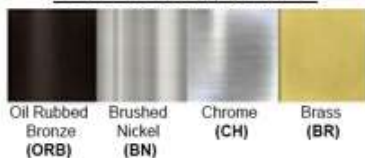

Product: Vanity Fixture
Product Code(s): VTL58

Product Details

Type: Vanity Fixture
Usage: Indoor Damp Location
Mounting: Wall Mounted
Materials: Metal & Acrylic Diffuser

Voltage: 120V AC
Power: 10Watt, 20Watt, 30Watt
Dimmable: Yes, TRIAC Dimming
Light Source: LED
LED working hours: 30,000 Hours
Luminous Efficacy: 60-70 Lumens/Watt
LED Colour Temperature: 2700-6000K
CRI>80
Lumen output:
600 Lumens - 10 Watt Fixture
1200 Lumens - 20 Watt Fixture
1800 Lumens - 30 Watt Fixture

Dimensions (inch):
12 (W) X 5 (H) X 4 (E) - 10 Watt Fixture
24 (W) X 5 (H) X 4 (E) - 20 Watt Fixture
36 (W) X 5 (H) X 4 (E) - 30 Watt Fixture

Warranty
36 Months from Shipment

Certification

Finish: Oil Rubbed Bronze (ORB), Brushed Nickel (BN), Chrome (CH), Brass (BR)

Powder Coated Finish: White (WH), Black (BK), Gray (GR)

** Custom finish as requested

Standard finishes

Powder coated finishes

Disclaimer:

- * Product details are subject to change without prior notice
- * Please contact nearest Meomi Lighting team/representative for all engineered solutions requirements
- * Products may vary from the picture(s) provided in this data sheet