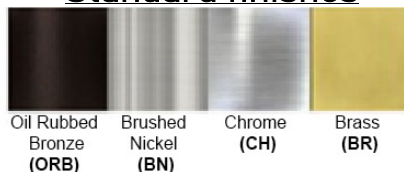

Warranty

12 months from shipment

Certification

Finish: Oil Rubbed Bronze (ORB), Brushed Nickel (BN), Chrome (CH), Brass (BR)
Powder Coated Finish: White (WH), Black (BK), Gray (GR)

** Custom finish as requested

Standard finishes

Powder coated finishes

Disclaimer:

- * Product details are subject to change without prior notice
- * Please contact nearest Meomi Lighting team/representative for all engineered solutions requirements
- * Products may vary from the picture(s) provided in this data sheet