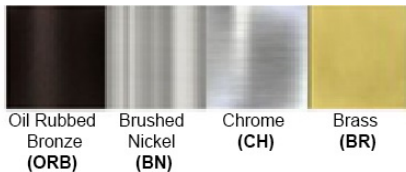

### Certification

Finish: Oil Rubbed Bronze (ORB), Brushed Nickel (BN), Chrome (CH), Brass (BR)  
Powder Coated Finish: White (WH), Black (BK), Gray (GR)

\*\* Custom finish as requested

#### Standard finishes