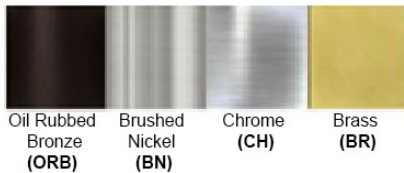

Standard finishes