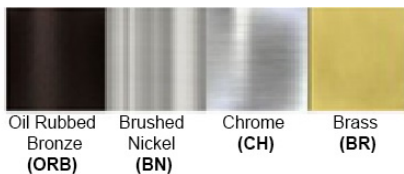

Standard finishes