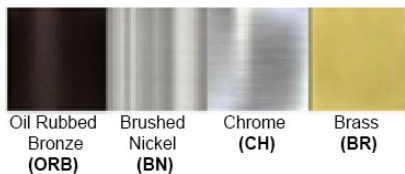

Standard finishes