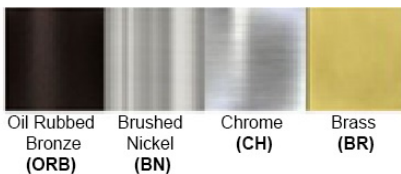

Standard finishes