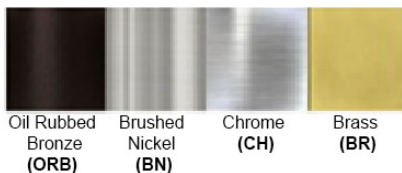

Certification

Finish: Oil Rubbed Bronze (ORB), Brushed Nickel (BN), Chrome (CH), Brass (BR)

Powder Coated Finish: White (WH), Black (BK), Gray (GR)

**** Custom finish as requested**

Standard finishes

Powder coated finishes