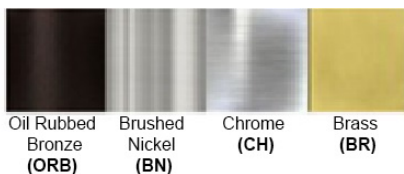

Standard finishes