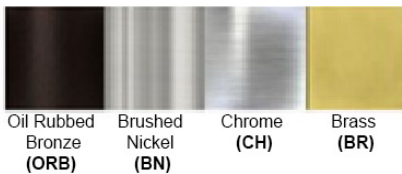

Warranty
12 months from shipment

Certification

Bronze (ORB), Brushed Nickel (BN), Chrome (CH), Brass (BR)

Powder Coated Finish: White (WH), Black (BK), Gray (GR)

**** Custom finish as requested**

Standard finishes