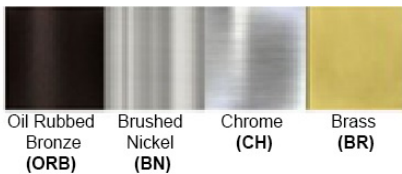

Standard finishes