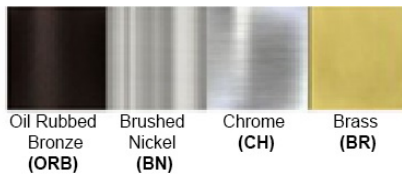

Standard finishes