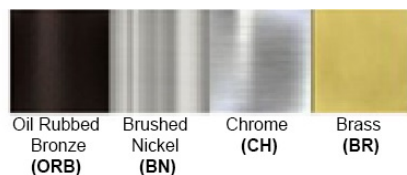

Dimensions (inch): 9.5 (L) X 9.5 (W) X 14 (H)

**\*\*Custom dimension available**

**Warranty**  
12 months from shipment

**Certification**

Bronze (ORB), Brushed Nickel (BN), Chrome (CH), Brass (BR)

Powder Coated Finish: White (WH), Black (BK), Gray (GR)

**\*\* Custom finish as requested**

### Standard finishes