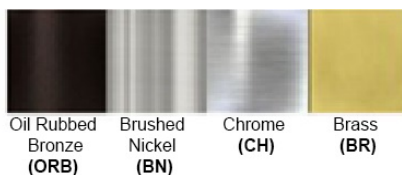

Standard finishes